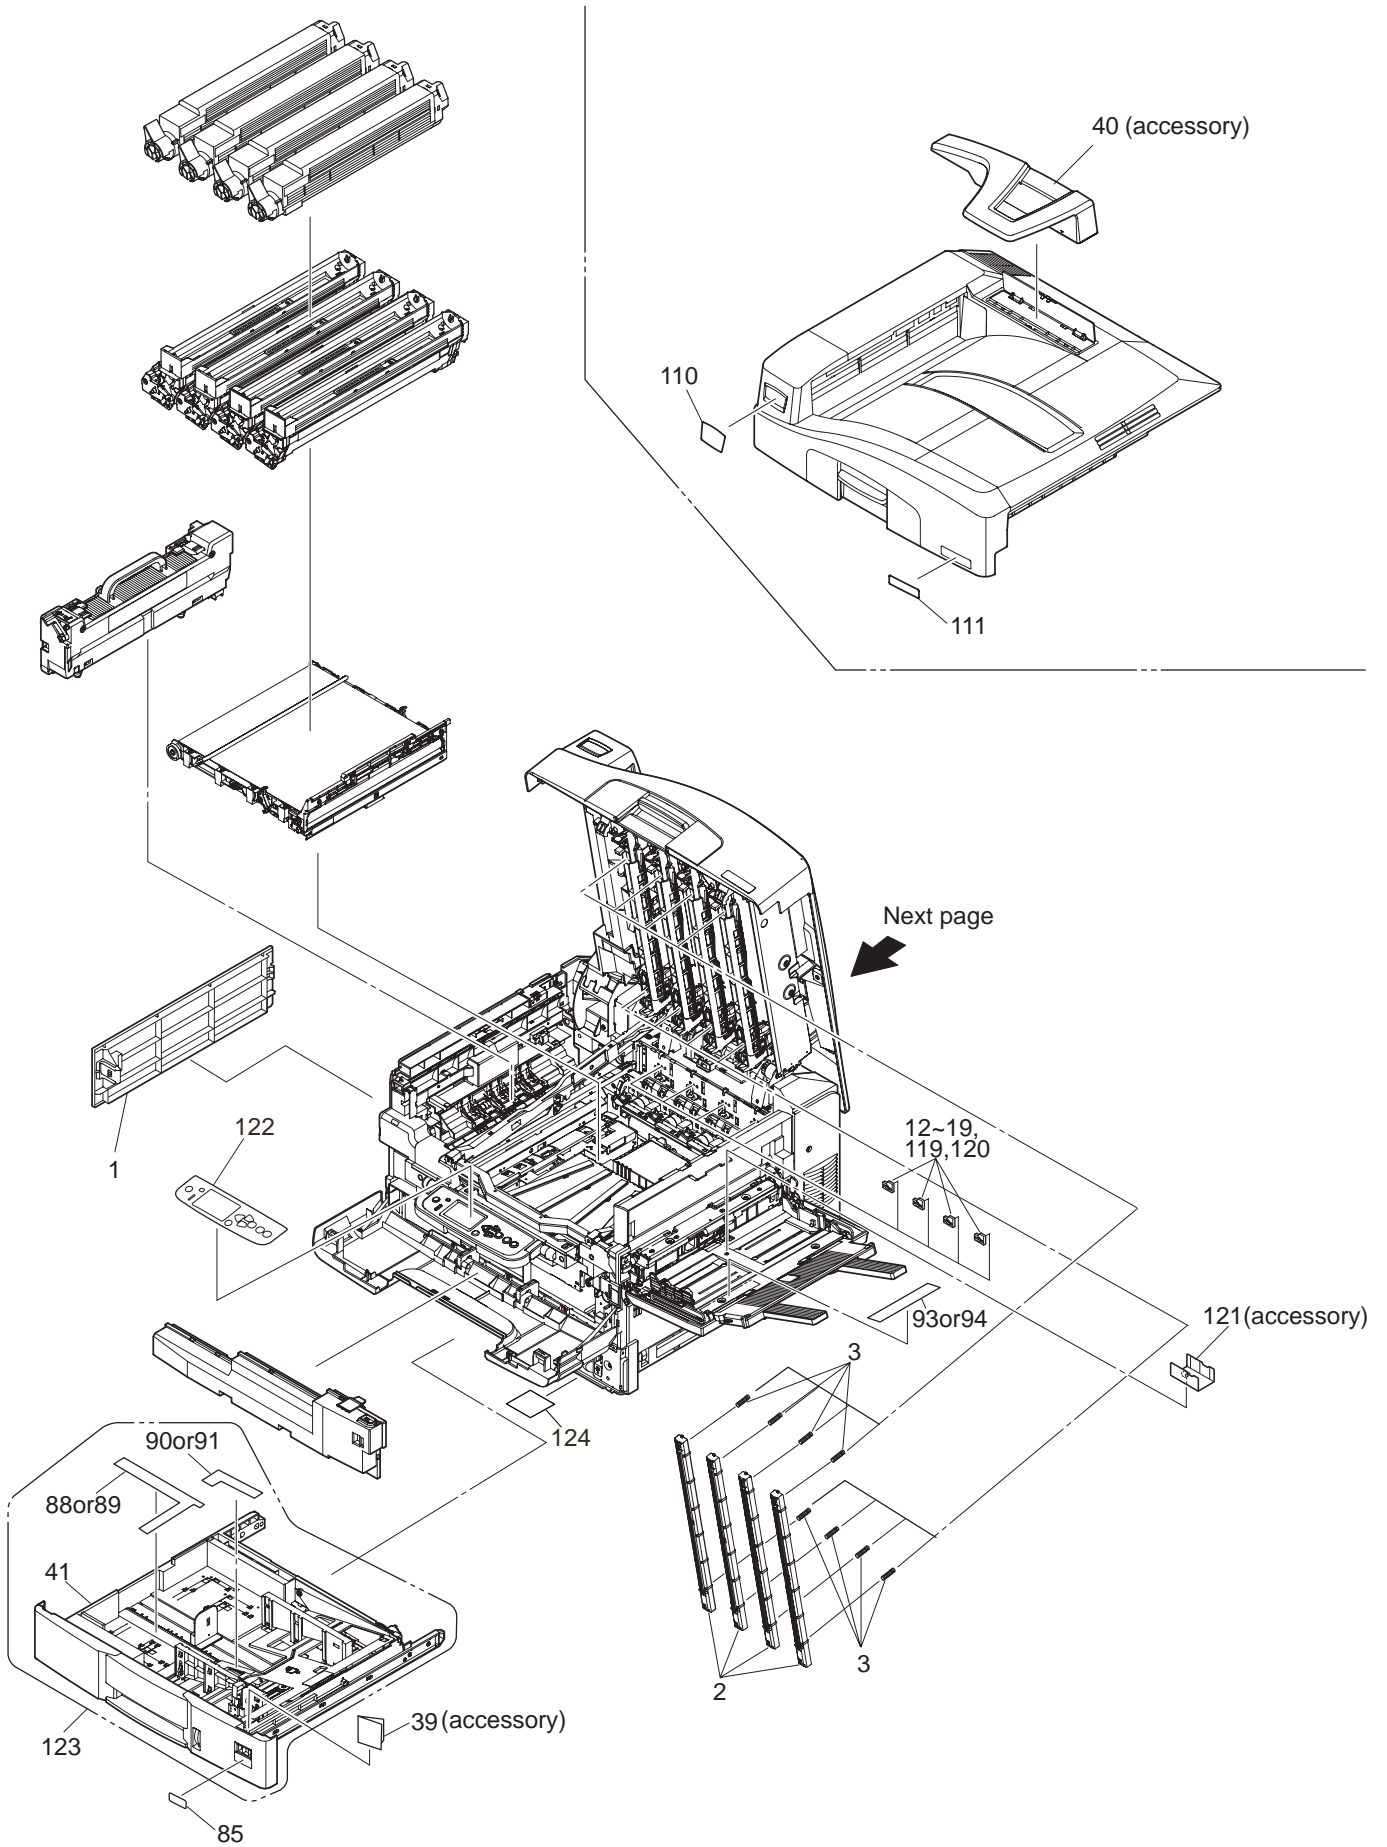

# OEL Spare Parts Drawing

C9600/C9800/ES3640/ES3640e

Revision 25

MAIN (42930501)

600dpi

1200dpi

Printer-Unit (42692501) 1/2

Plate-Assy-Power\_ 100V/120V (42703201)

Plate-Assy-Power \_ 230V (42703202)

Base-Assy (42692601) 1/2

Base-Assy (42692601) 2/2

Side-R-Assy (42721201)

Side-F-Assy (42734801)

Duct-Drive-Assy (42740001)

FDR-Unit-Regist (42743001)

FDR-Unit-MPT (42750401)

Ejest-Assy (42757101)

Plate-Top-Assy (42761408)

Job-Offset-Assy (42765101)

Basket-Assy (42768901)

ID Unit