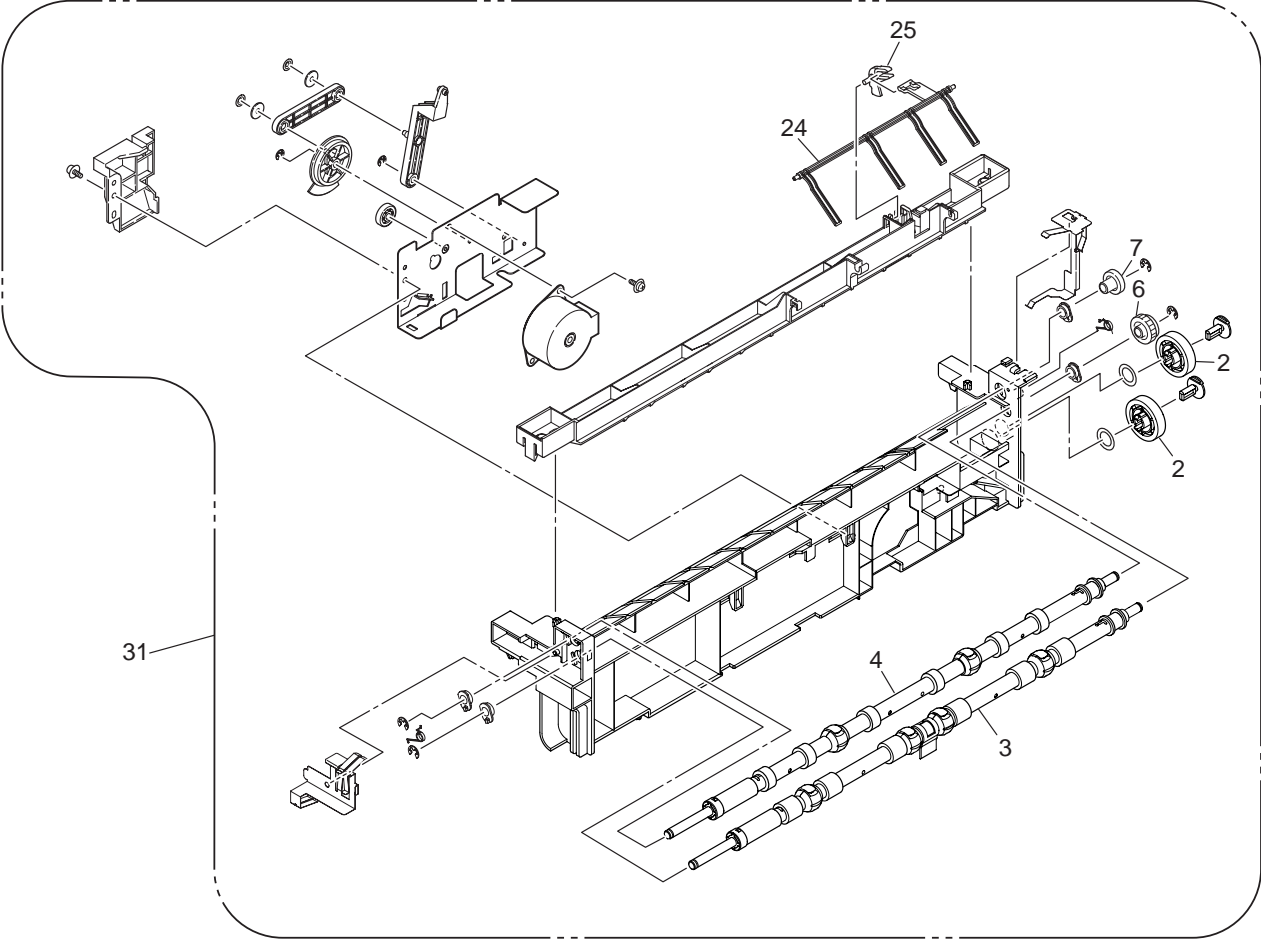

# OEL Spare Parts Drawing

C9600/C9800/ES3640/ES3640e

Revision 25

MAIN (42930501)

600dpi

1200dpi

Printer-Unit (42692501) 1/2

Plate-Assy-Power\_ 100V/120V (42703201)

Plate-Assy-Power \_ 230V (42703202)

Base-Assy (42692601) 1/2

Base-Assy (42692601) 2/2

Side-R-Assy (42721201)

Side-F-Assy (42734801)

Duct-Drive-Assy (42740001)

FDR-Unit-Regist (42743001)

FDR-Unit-MPT (42750401)

Ejest-Assy (42757101)

Plate-Top-Assy (42761408)

Job-Offset-Assy (42765101)

Basket-Assy (42768901)

ID Unit