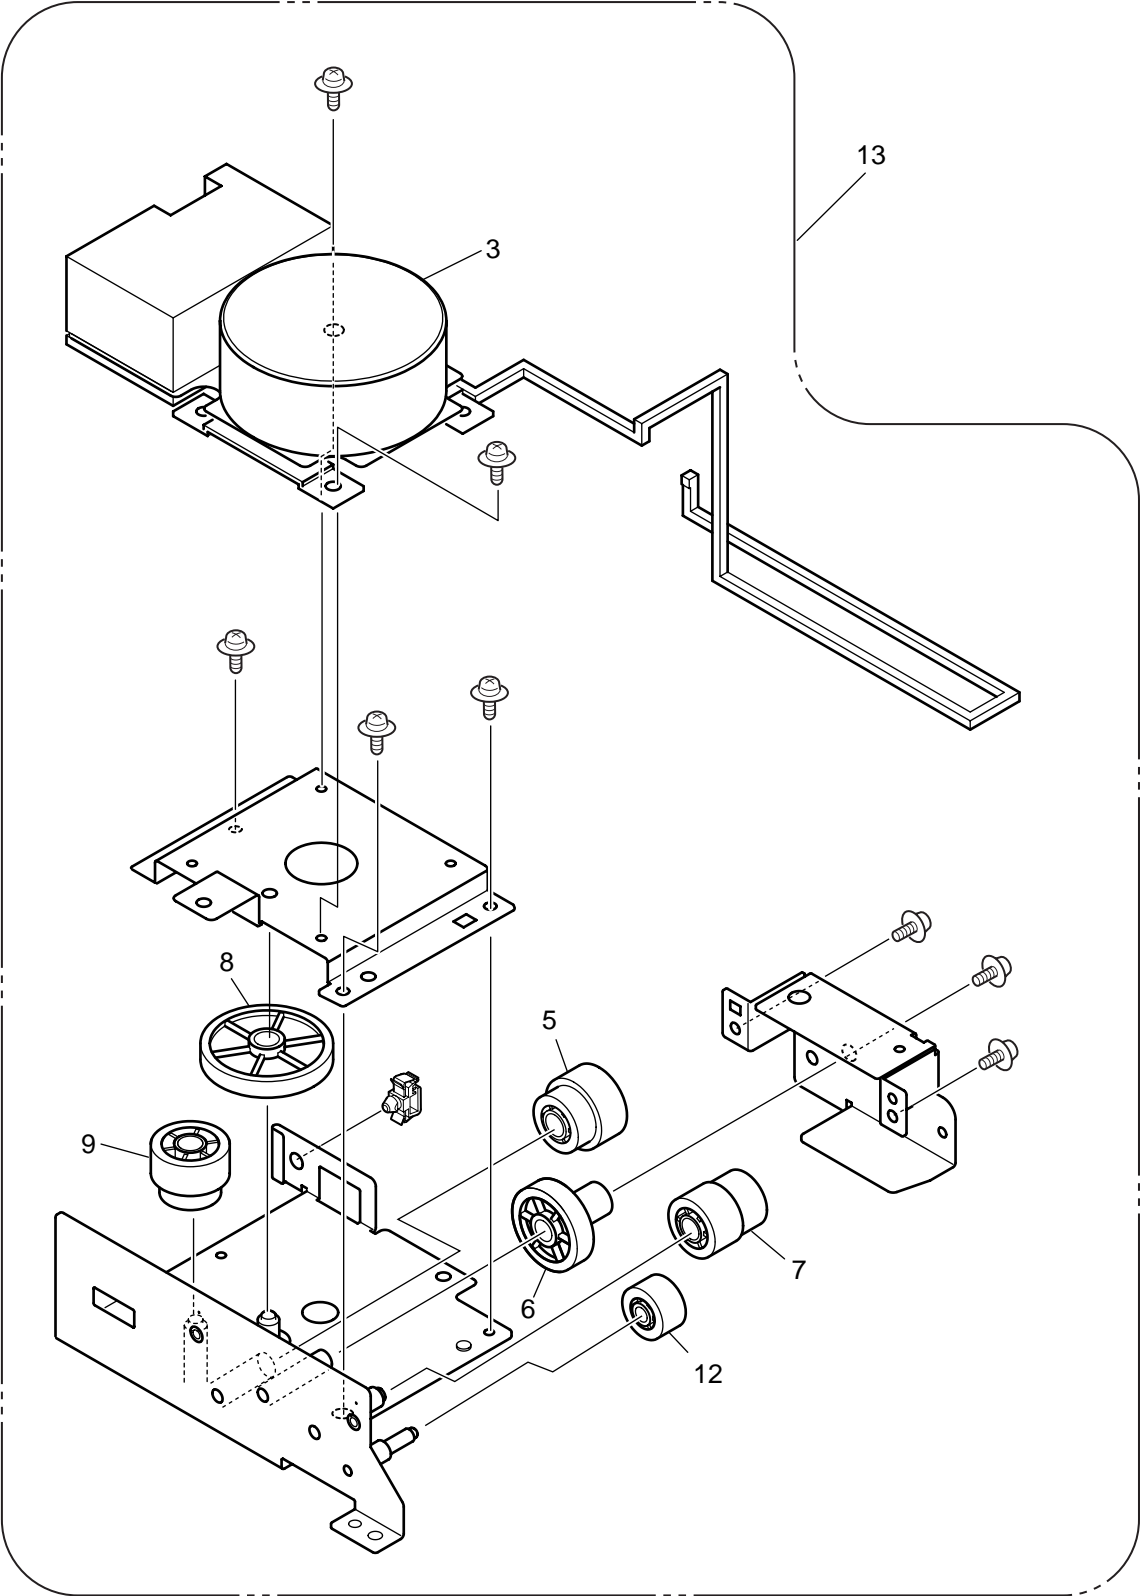

# OEL Spare Parts Drawing

C9600/C9800/ES3640/ES3640e

Revision 25

MAIN (42930501)

600dpi

1200dpi

Printer-Unit (42692501) 1/2

Plate-Assy-Power\_ 100V/120V (42703201)

Plate-Assy-Power \_ 230V (42703202)

Base-Assy (42692601) 1/2

Base-Assy (42692601) 2/2

Side-R-Assy (42721201)

Side-F-Assy (42734801)

Duct-Drive-Assy (42740001)

FDR-Unit-Regist (42743001)

FDR-Unit-MPT (42750401)

Ejest-Assy (42757101)

Plate-Top-Assy (42761408)

Job-Offset-Assy (42765101)

Basket-Assy (42768901)

ID Unit