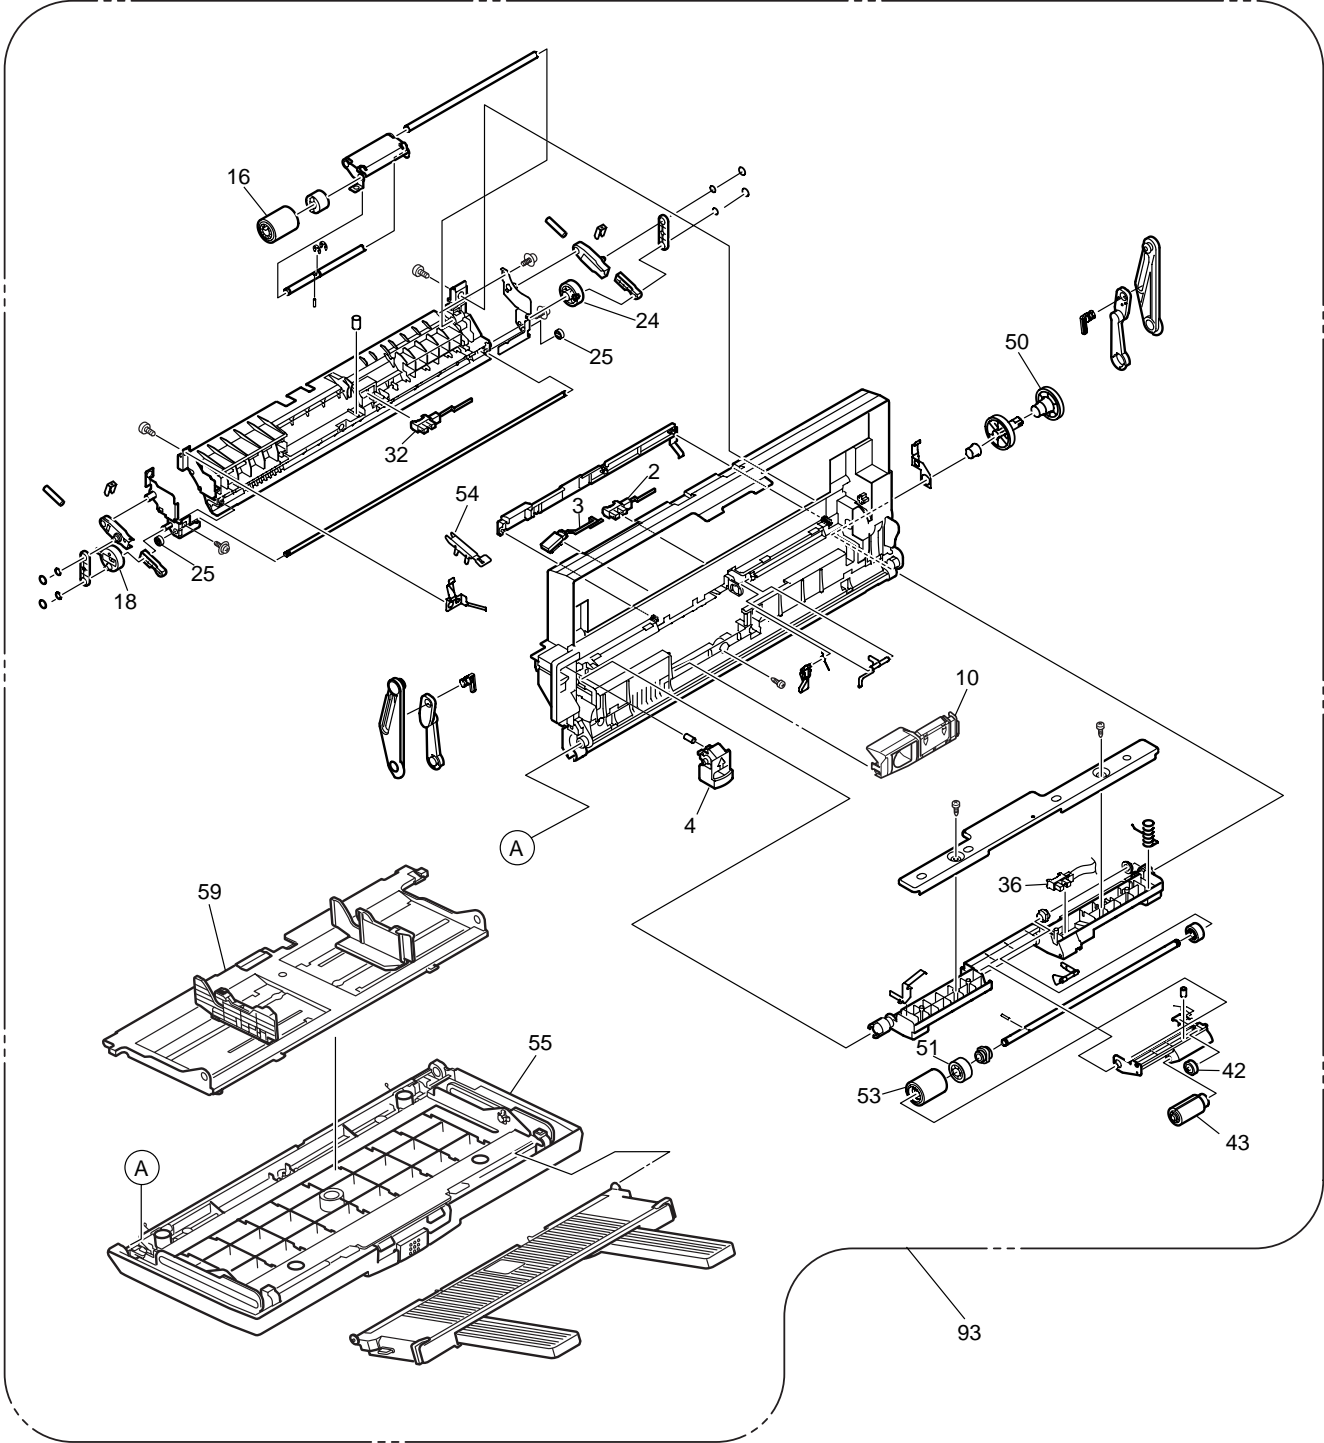

# OEL Spare Parts Drawing

C9600/C9800/ES3640/ES3640e

Revision 25

MAIN (42930501)

600dpi

1200dpi

Printer-Unit (42692501) 1/2

Plate-Assy-Power\_ 100V/120V (42703201)

Plate-Assy-Power \_ 230V (42703202)

Base-Assy (42692601) 1/2

Base-Assy (42692601) 2/2

Side-R-Assy (42721201)

Side-F-Assy (42734801)

Duct-Drive-Assy (42740001)

FDR-Unit-Regist (42743001)

FDR-Unit-MPT (42750401)

Ejest-Assy (42757101)

Plate-Top-Assy (42761408)

Job-Offset-Assy (42765101)

Basket-Assy (42768901)

ID Unit