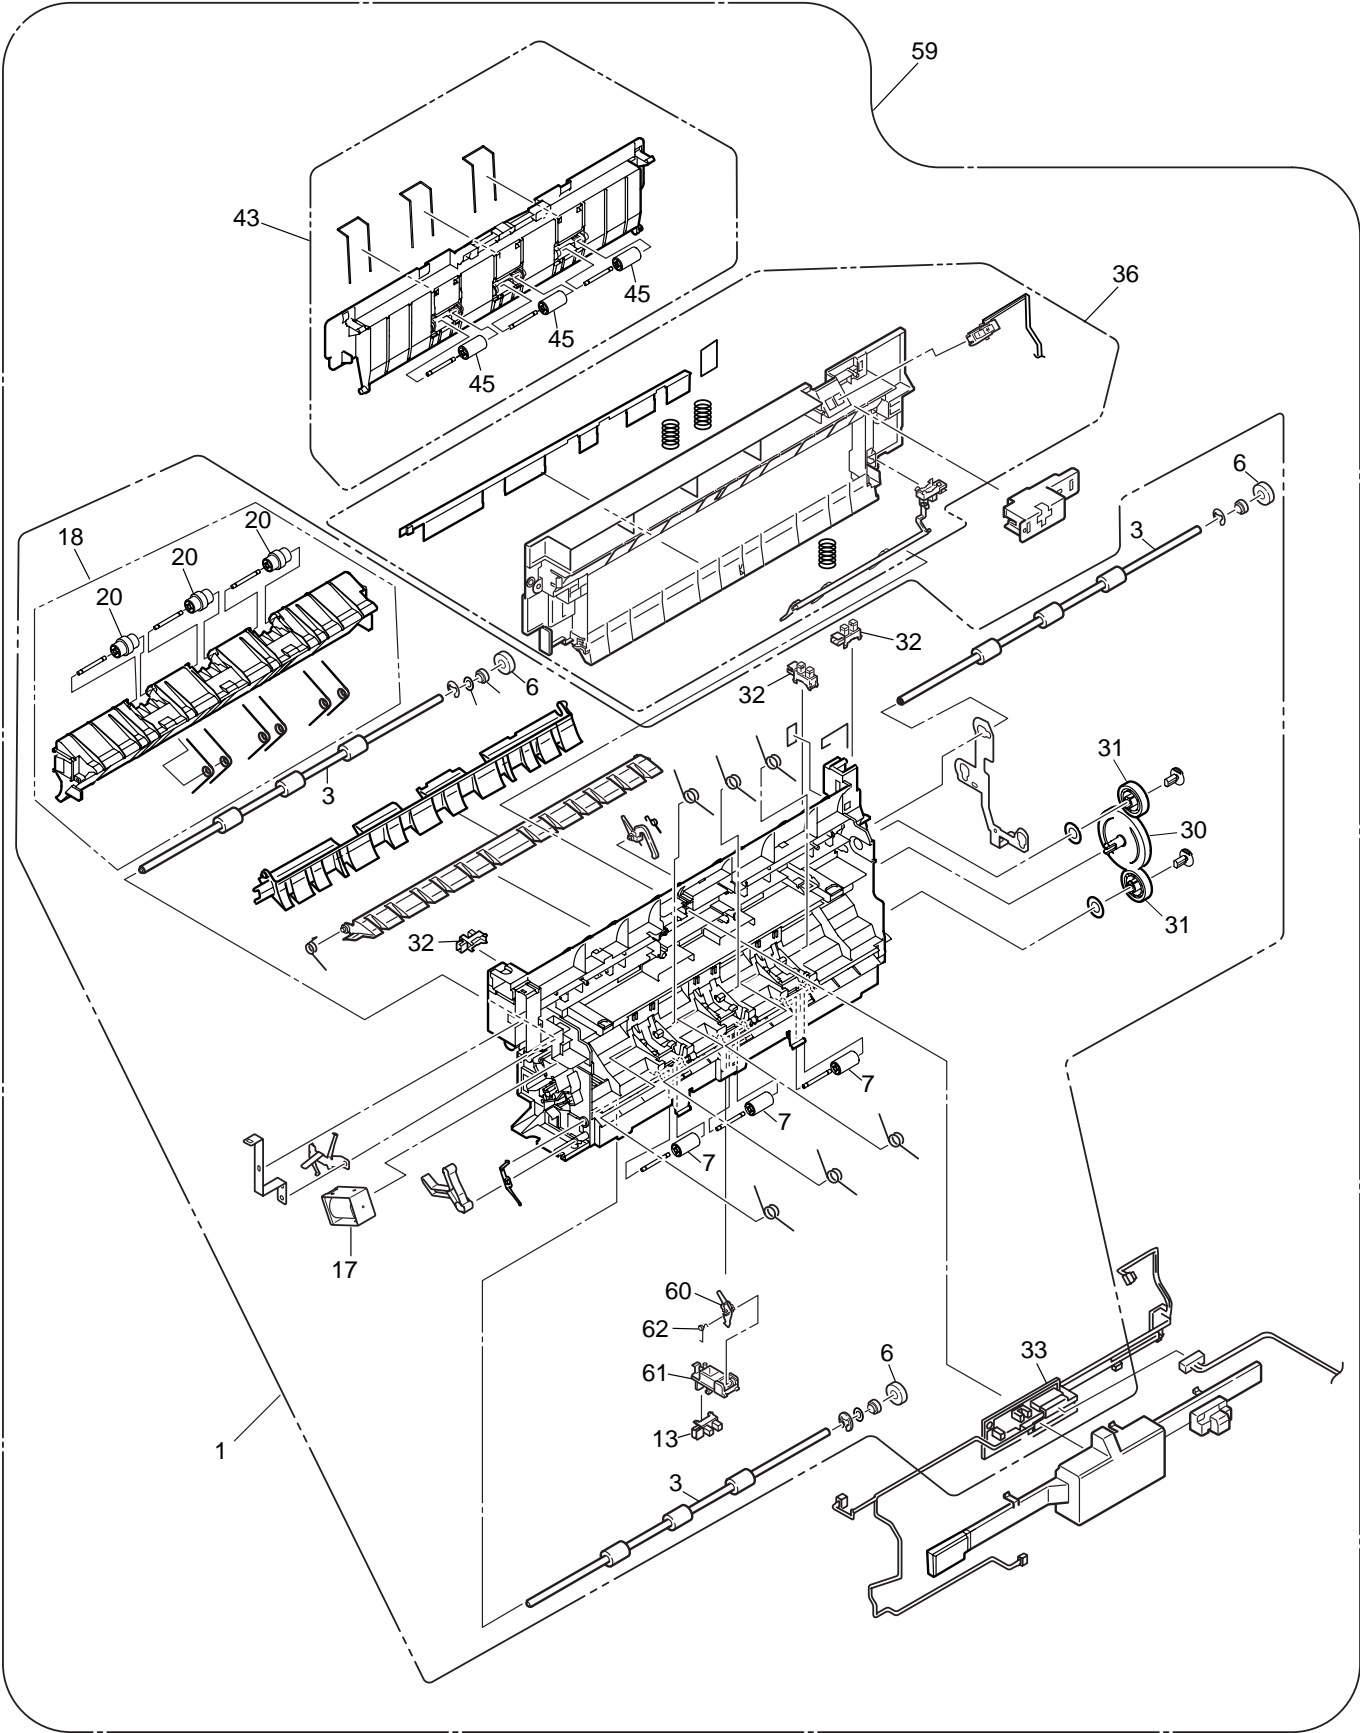

# OEL Spare Parts Drawing

C9600/C9800/ES3640/ES3640e

Revision 25

MAIN (42930501)

600dpi

1200dpi

Printer-Unit (42692501) 1/2

Plate-Assy-Power\_ 100V/120V (42703201)

Plate-Assy-Power \_ 230V (42703202)

Base-Assy (42692601) 1/2

Base-Assy (42692601) 2/2

Side-R-Assy (42721201)

Side-F-Assy (42734801)

Duct-Drive-Assy (42740001)

FDR-Unit-Regist (42743001)

FDR-Unit-MPT (42750401)

Ejest-Assy (42757101)

Plate-Top-Assy (42761408)

Job-Offset-Assy (42765101)

Basket-Assy (42768901)

ID Unit