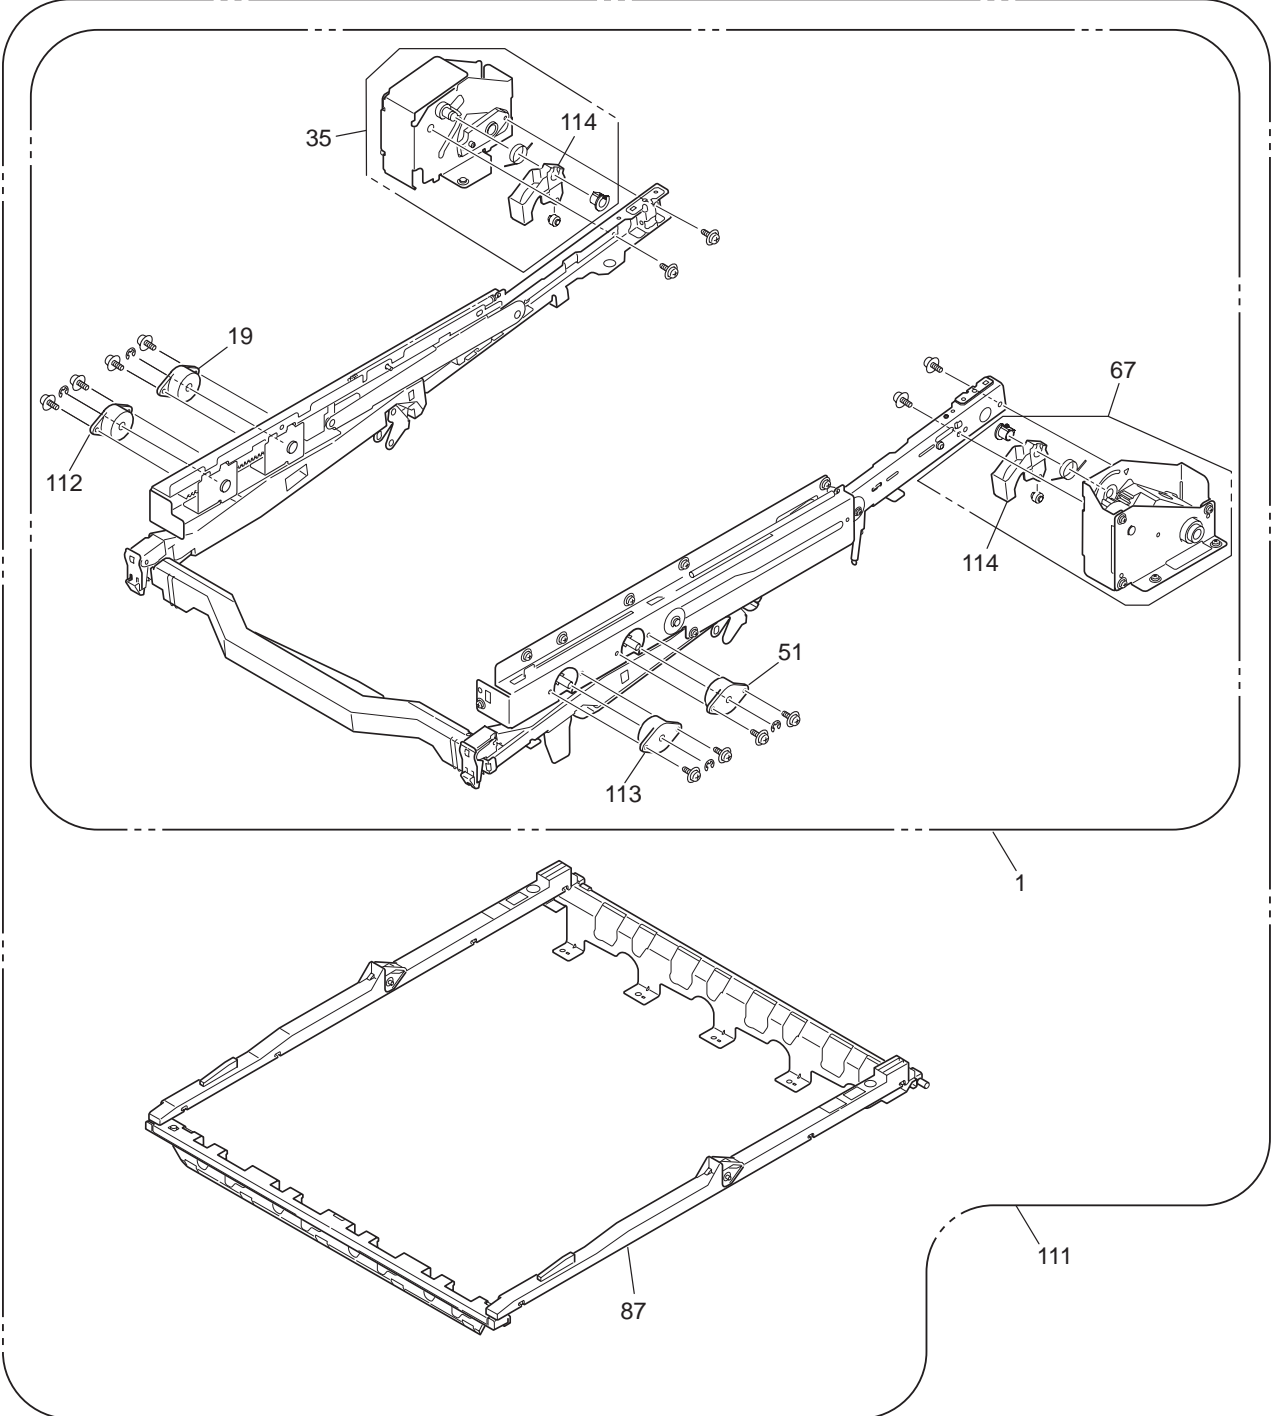

# OEL Spare Parts Drawing

C9600/C9800/ES3640/ES3640e

Revision 25

MAIN (42930501)

600dpi

1200dpi

Printer-Unit (42692501) 1/2

Plate-Assy-Power\_ 100V/120V (42703201)

Plate-Assy-Power \_ 230V (42703202)

Base-Assy (42692601) 1/2

Base-Assy (42692601) 2/2

Side-R-Assy (42721201)

Side-F-Assy (42734801)

Duct-Drive-Assy (42740001)

FDR-Unit-Regist (42743001)

FDR-Unit-MPT (42750401)

Ejest-Assy (42757101)

Plate-Top-Assy (42761408)

Job-Offset-Assy (42765101)

Basket-Assy (42768901)

ID Unit