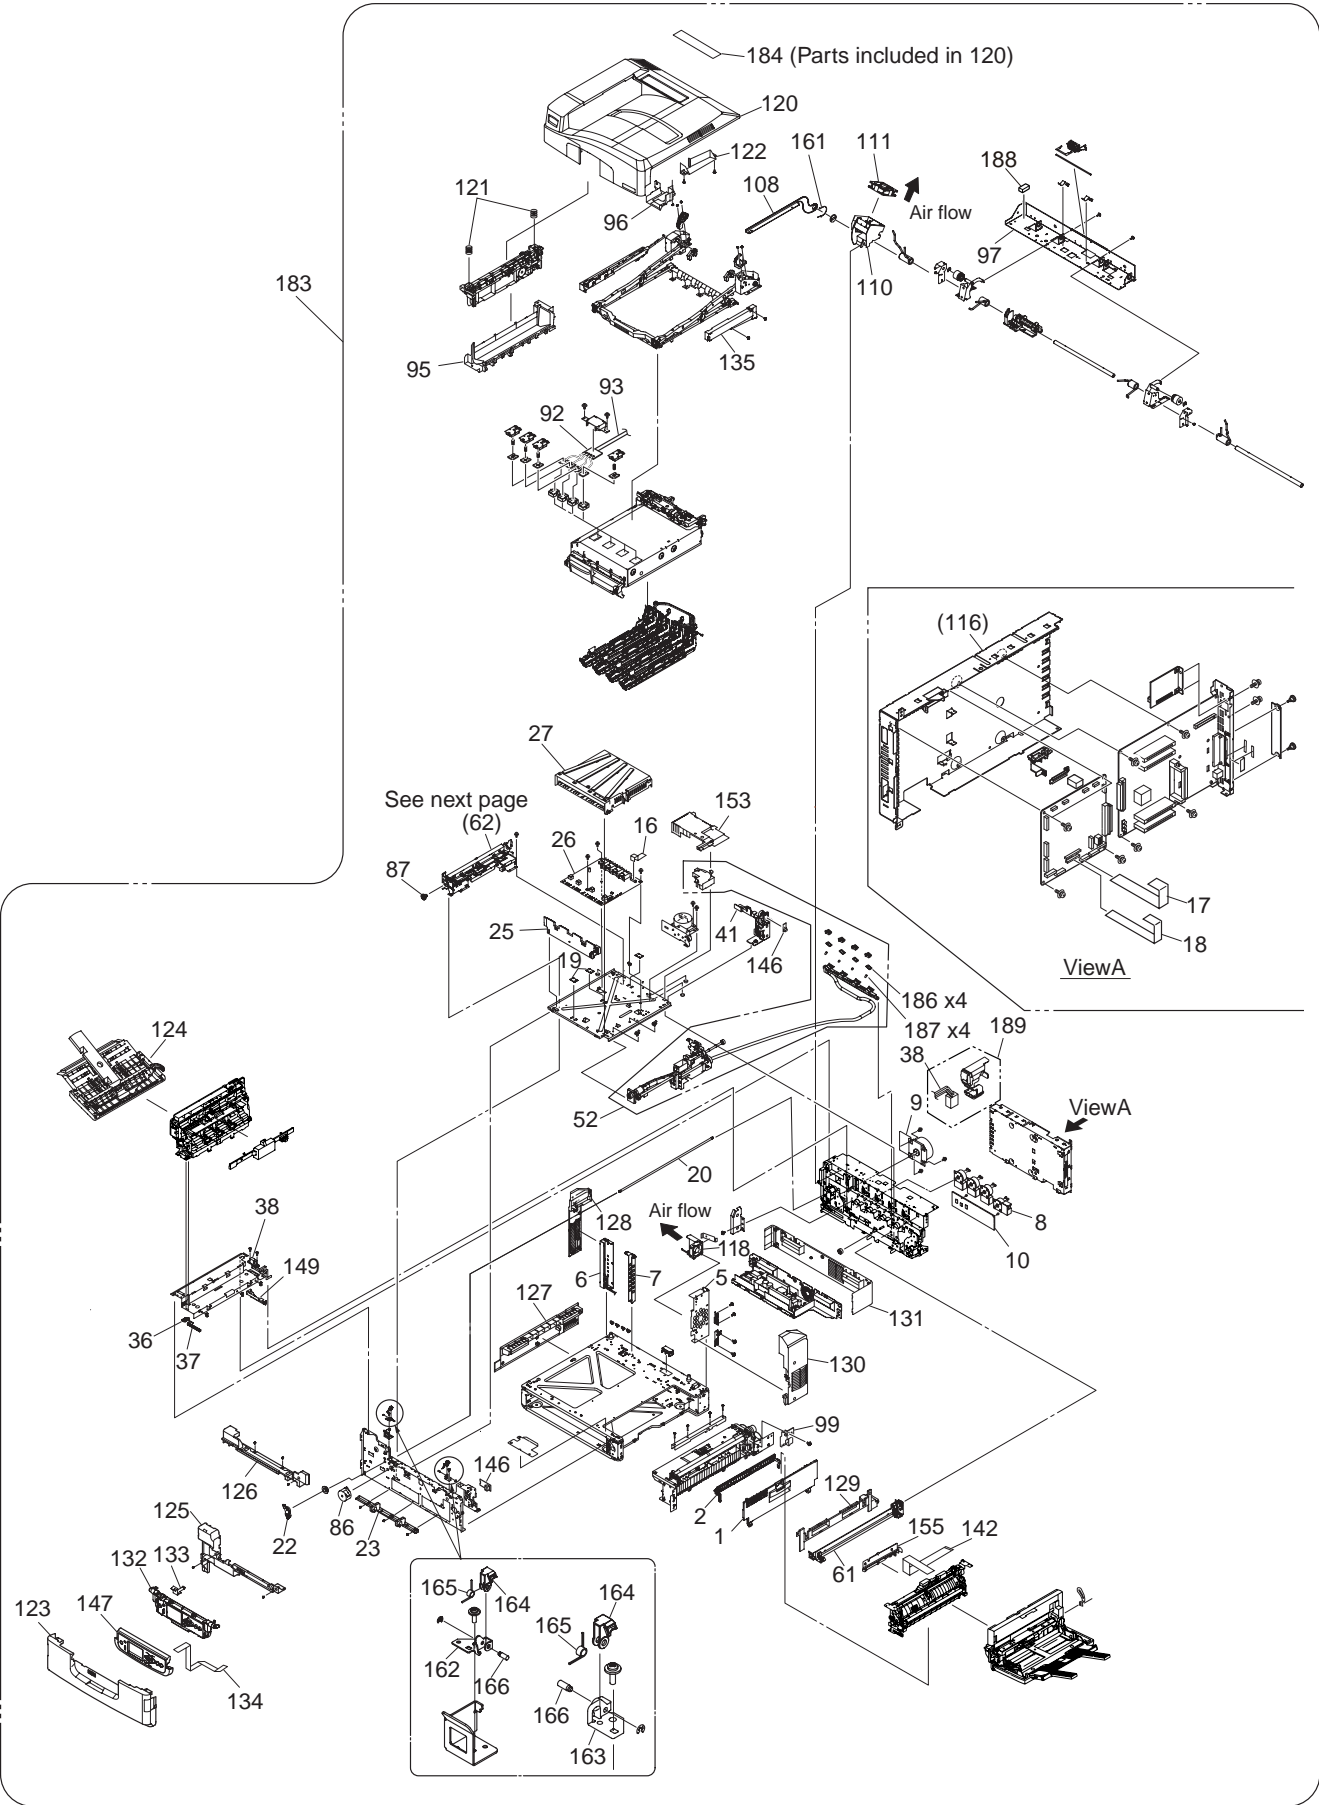

# OEL Spare Parts Drawing

C9600/C9800/ES3640/ES3640e

Revision 25

MAIN (42930501)

600dpi

1200dpi

Printer-Unit (42692501) 1/2

Plate-Assy-Power\_ 100V/120V (42703201)

Plate-Assy-Power \_ 230V (42703202)

Base-Assy (42692601) 1/2

Base-Assy (42692601) 2/2

Side-R-Assy (42721201)

Side-F-Assy (42734801)

Duct-Drive-Assy (42740001)

FDR-Unit-Regist (42743001)

FDR-Unit-MPT (42750401)

Ejest-Assy (42757101)

Plate-Top-Assy (42761408)

Job-Offset-Assy (42765101)

Basket-Assy (42768901)

ID Unit