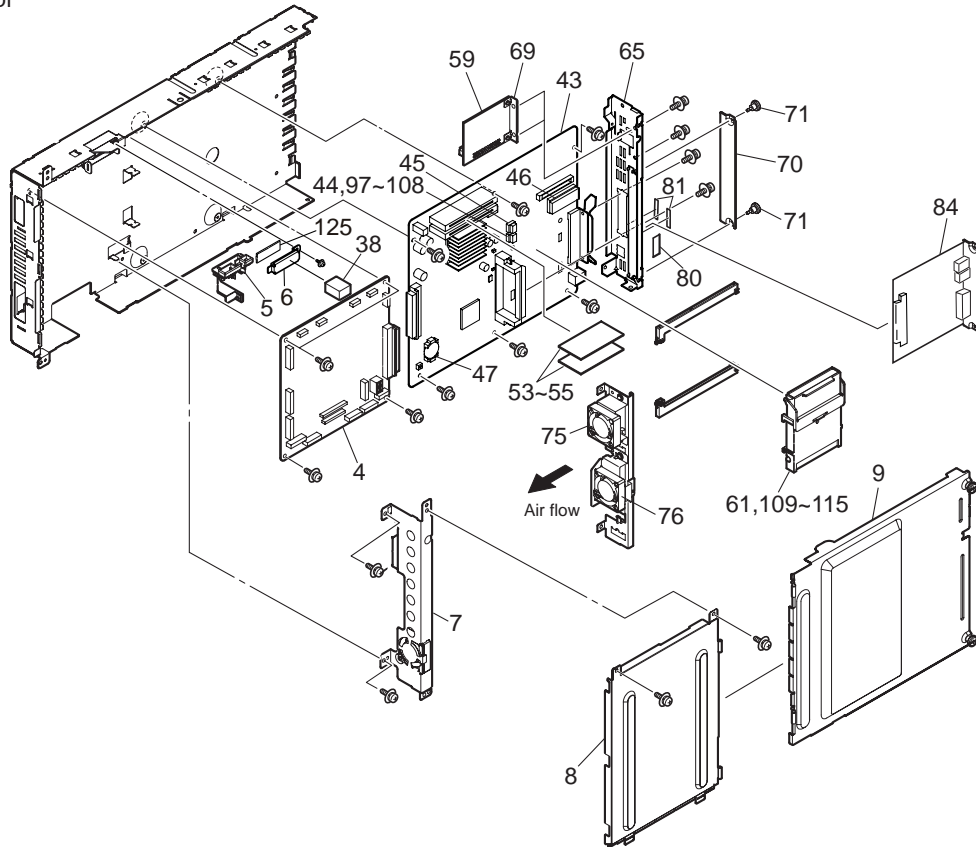

# OEL Spare Parts Drawing

C9600/C9800/ES3640/ES3640e

Revision 25

MAIN (42930501)

600dpi

1200dpi

Printer-Unit (42692501) 1/2

Plate-Assy-Power\_ 100V/120V (42703201)

Plate-Assy-Power \_ 230V (42703202)

Base-Assy (42692601) 1/2

Base-Assy (42692601) 2/2

Side-R-Assy (42721201)

Side-F-Assy (42734801)

Duct-Drive-Assy (42740001)

FDR-Unit-Regist (42743001)

FDR-Unit-MPT (42750401)

Ejest-Assy (42757101)

Plate-Top-Assy (42761408)

Job-Offset-Assy (42765101)

Basket-Assy (42768901)

ID Unit