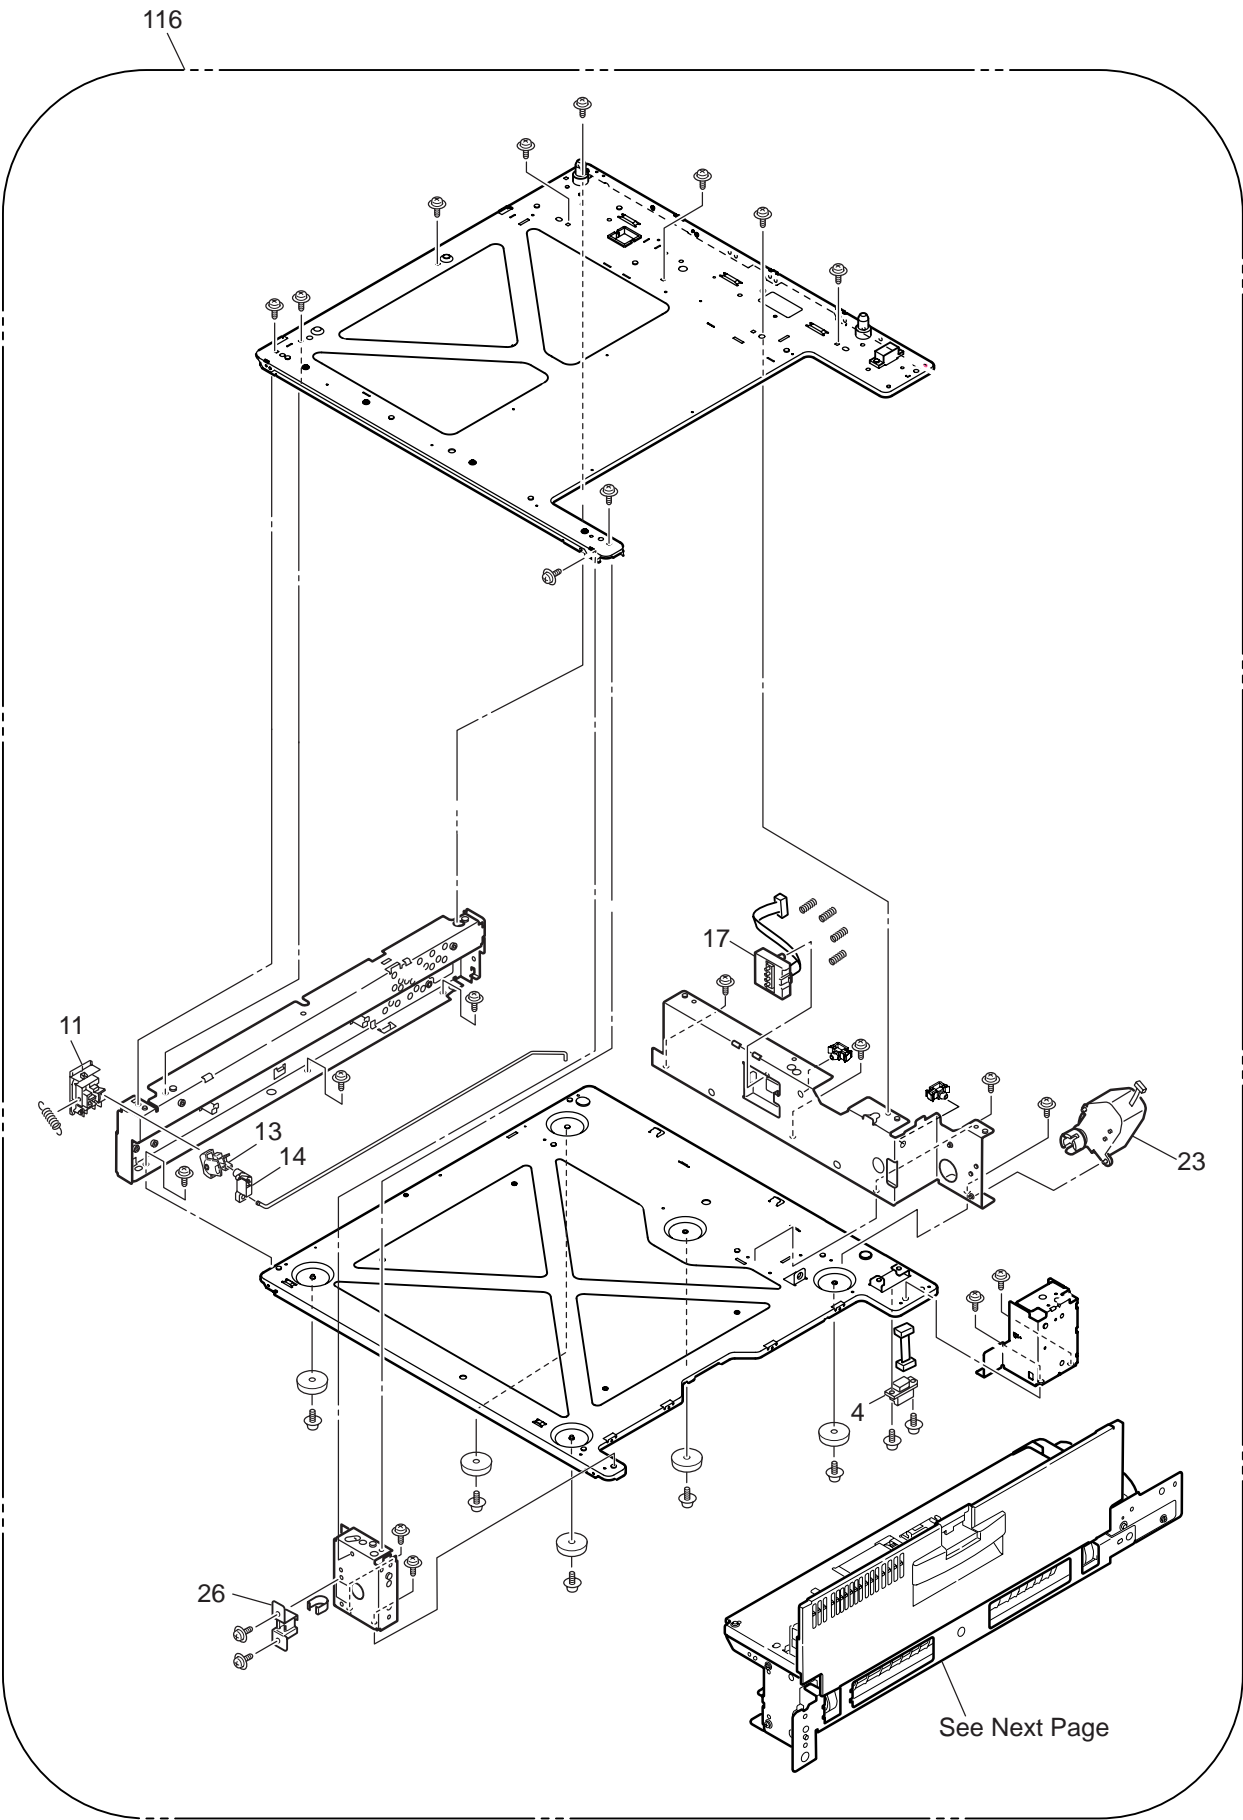

# OEL Spare Parts Drawing

C9600/C9800/ES3640/ES3640e

Revision 25

MAIN (42930501)

600dpi

1200dpi

Printer-Unit (42692501) 1/2

Plate-Assy-Power\_ 100V/120V (42703201)

Plate-Assy-Power \_ 230V (42703202)

Base-Assy (42692601) 1/2

Base-Assy (42692601) 2/2

Side-R-Assy (42721201)

Side-F-Assy (42734801)

Duct-Drive-Assy (42740001)

FDR-Unit-Regist (42743001)

FDR-Unit-MPT (42750401)

Ejest-Assy (42757101)

Plate-Top-Assy (42761408)

Job-Offset-Assy (42765101)

Basket-Assy (42768901)

ID Unit