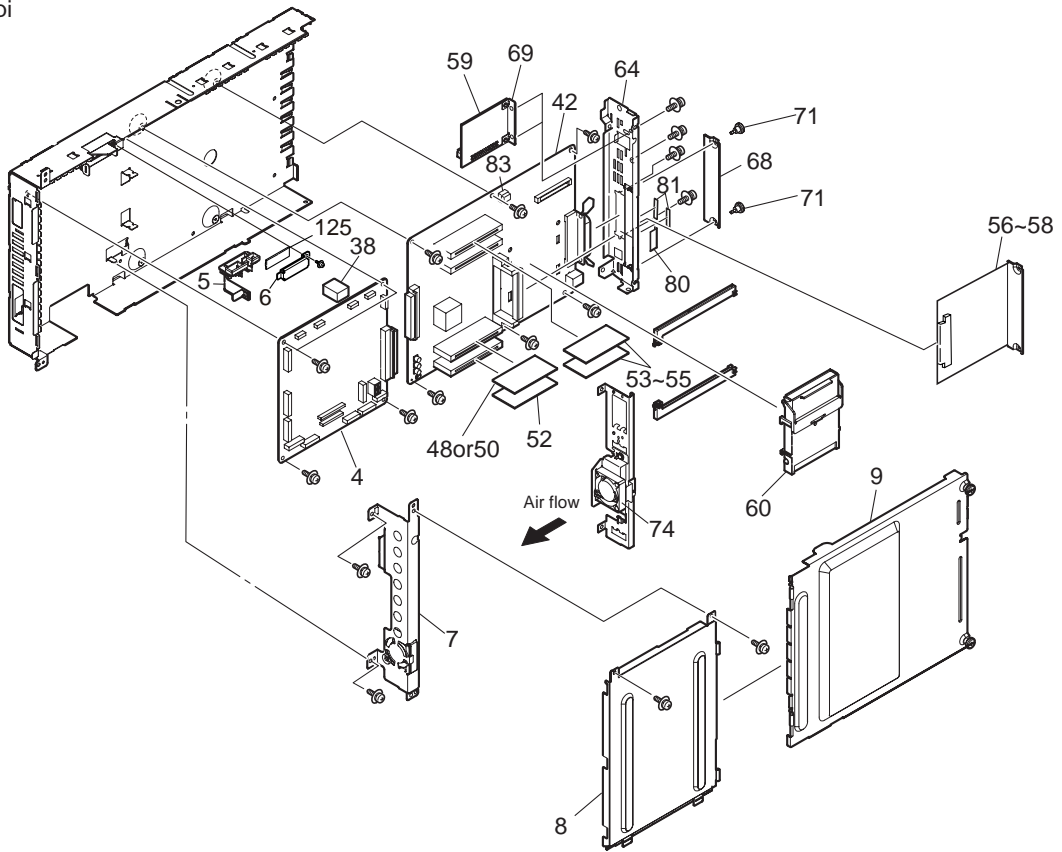

# OEL Spare Parts Drawing

C9600/C9800/ES3640/ES3640e

Revision 25

MAIN (42930501)

600dpi

1200dpi

Printer-Unit (42692501) 1/2

Plate-Assy-Power\_ 100V/120V (42703201)

Plate-Assy-Power \_ 230V (42703202)

Base-Assy (42692601) 1/2

Base-Assy (42692601) 2/2

Side-R-Assy (42721201)

Side-F-Assy (42734801)

Duct-Drive-Assy (42740001)

FDR-Unit-Regist (42743001)

FDR-Unit-MPT (42750401)

Ejest-Assy (42757101)

Plate-Top-Assy (42761408)

Job-Offset-Assy (42765101)

Basket-Assy (42768901)

ID Unit