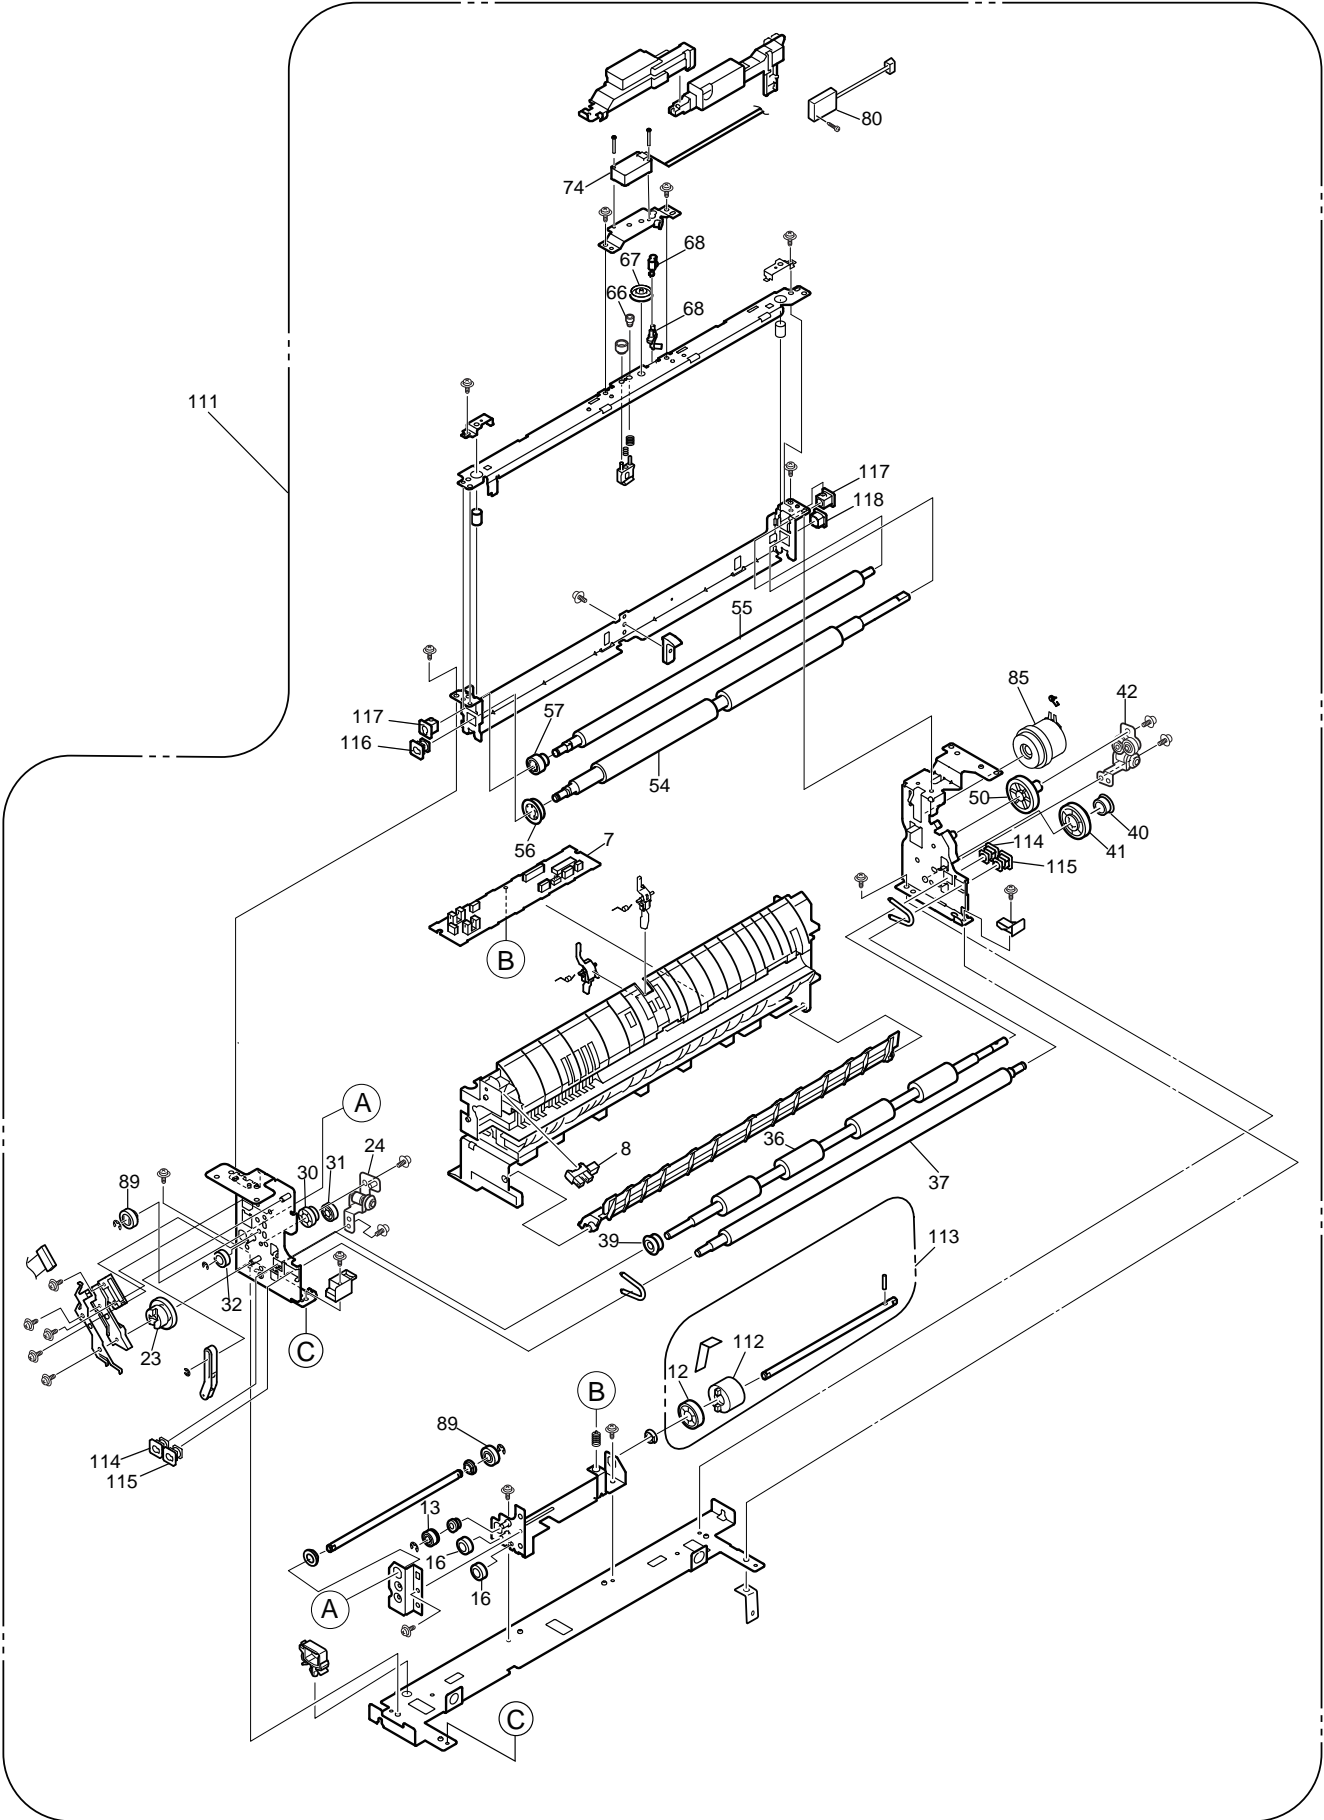

# OEL Spare Parts Drawing

C9600/C9800/ES3640/ES3640e

Revision 25

MAIN (42930501)

600dpi

1200dpi

Printer-Unit (42692501) 1/2

Plate-Assy-Power\_ 100V/120V (42703201)

Plate-Assy-Power \_ 230V (42703202)

Base-Assy (42692601) 1/2

Base-Assy (42692601) 2/2

Side-R-Assy (42721201)

Side-F-Assy (42734801)

Duct-Drive-Assy (42740001)

FDR-Unit-Regist (42743001)

FDR-Unit-MPT (42750401)

Ejest-Assy (42757101)

Plate-Top-Assy (42761408)

Job-Offset-Assy (42765101)

Basket-Assy (42768901)

ID Unit