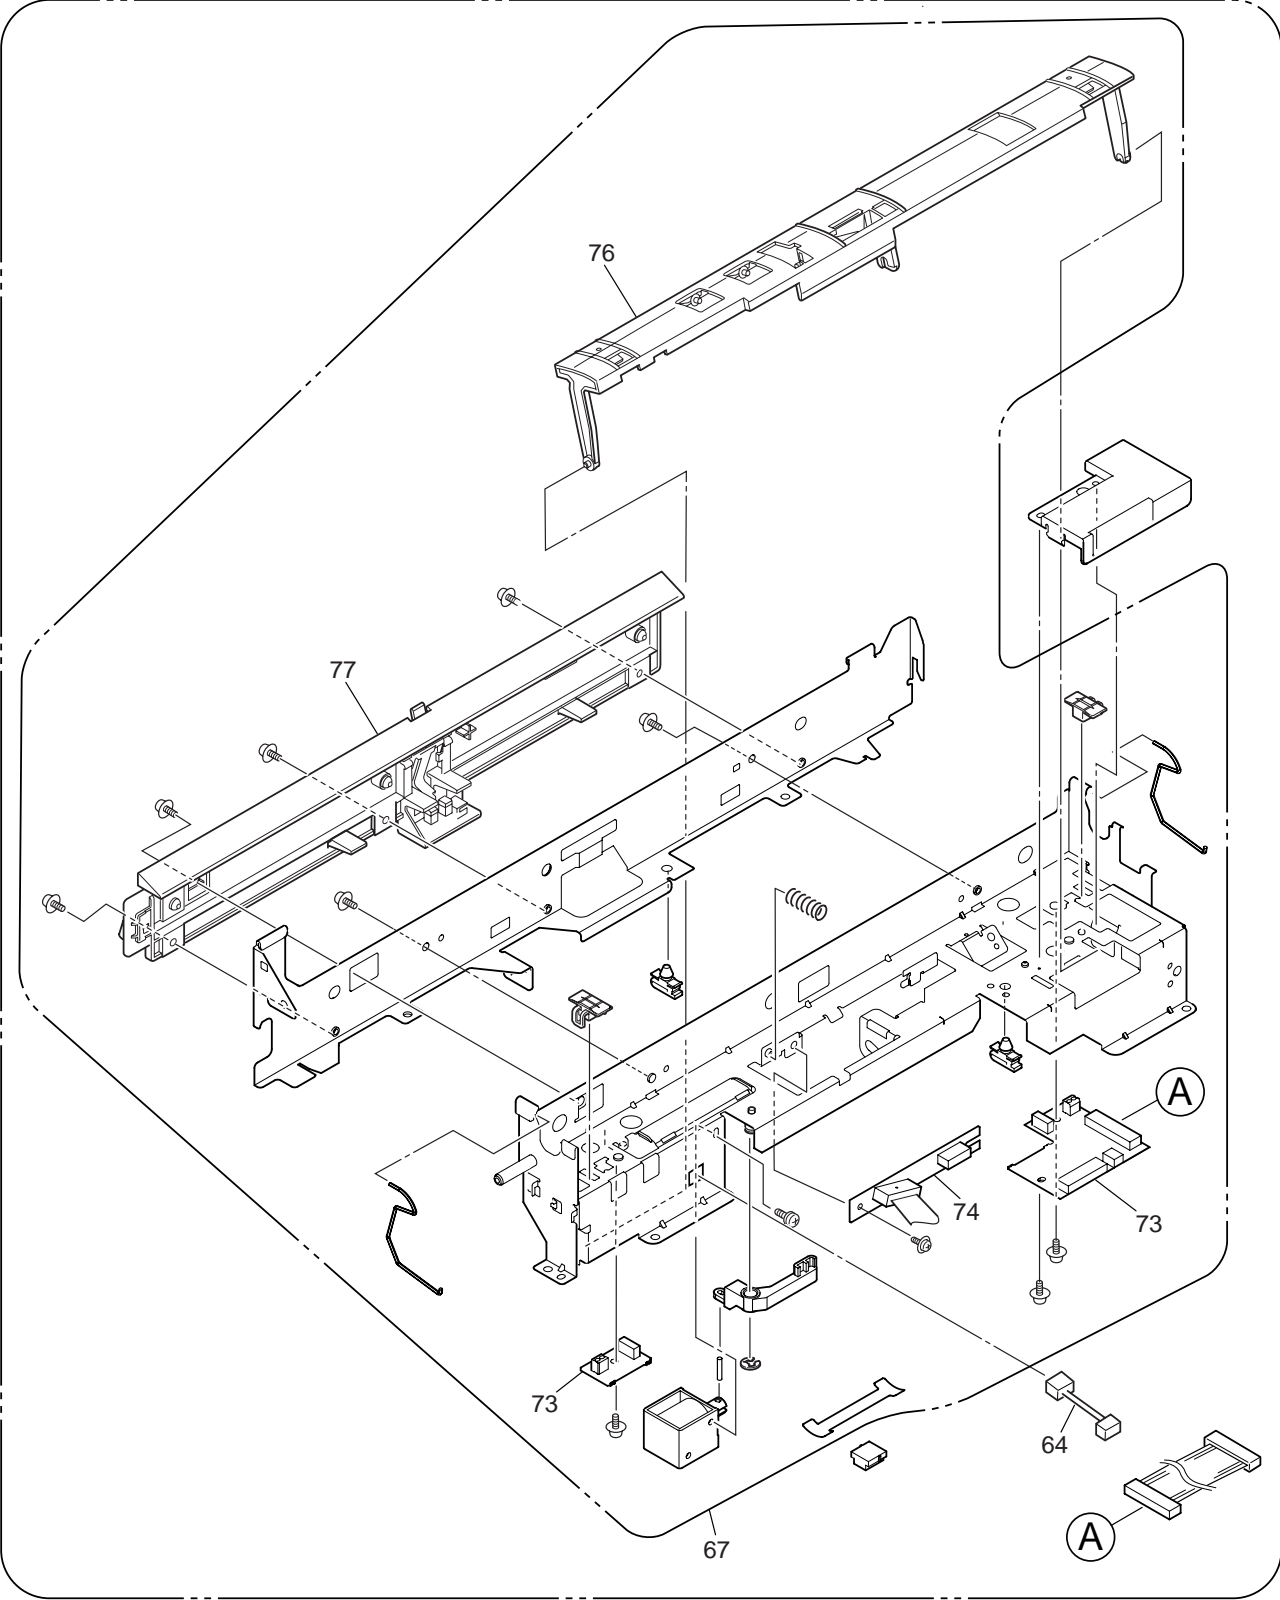

# OEL Spare Parts Drawing

C9600/C9800/ES3640/ES3640e

Revision 25

MAIN (42930501)

600dpi

1200dpi

Printer-Unit (42692501) 1/2

Plate-Assy-Power\_ 100V/120V (42703201)

Plate-Assy-Power \_ 230V (42703202)

Base-Assy (42692601) 1/2

Base-Assy (42692601) 2/2

Side-R-Assy (42721201)

Side-F-Assy (42734801)

Duct-Drive-Assy (42740001)

FDR-Unit-Regist (42743001)

FDR-Unit-MPT (42750401)

Ejest-Assy (42757101)

Plate-Top-Assy (42761408)

Job-Offset-Assy (42765101)

Basket-Assy (42768901)

ID Unit