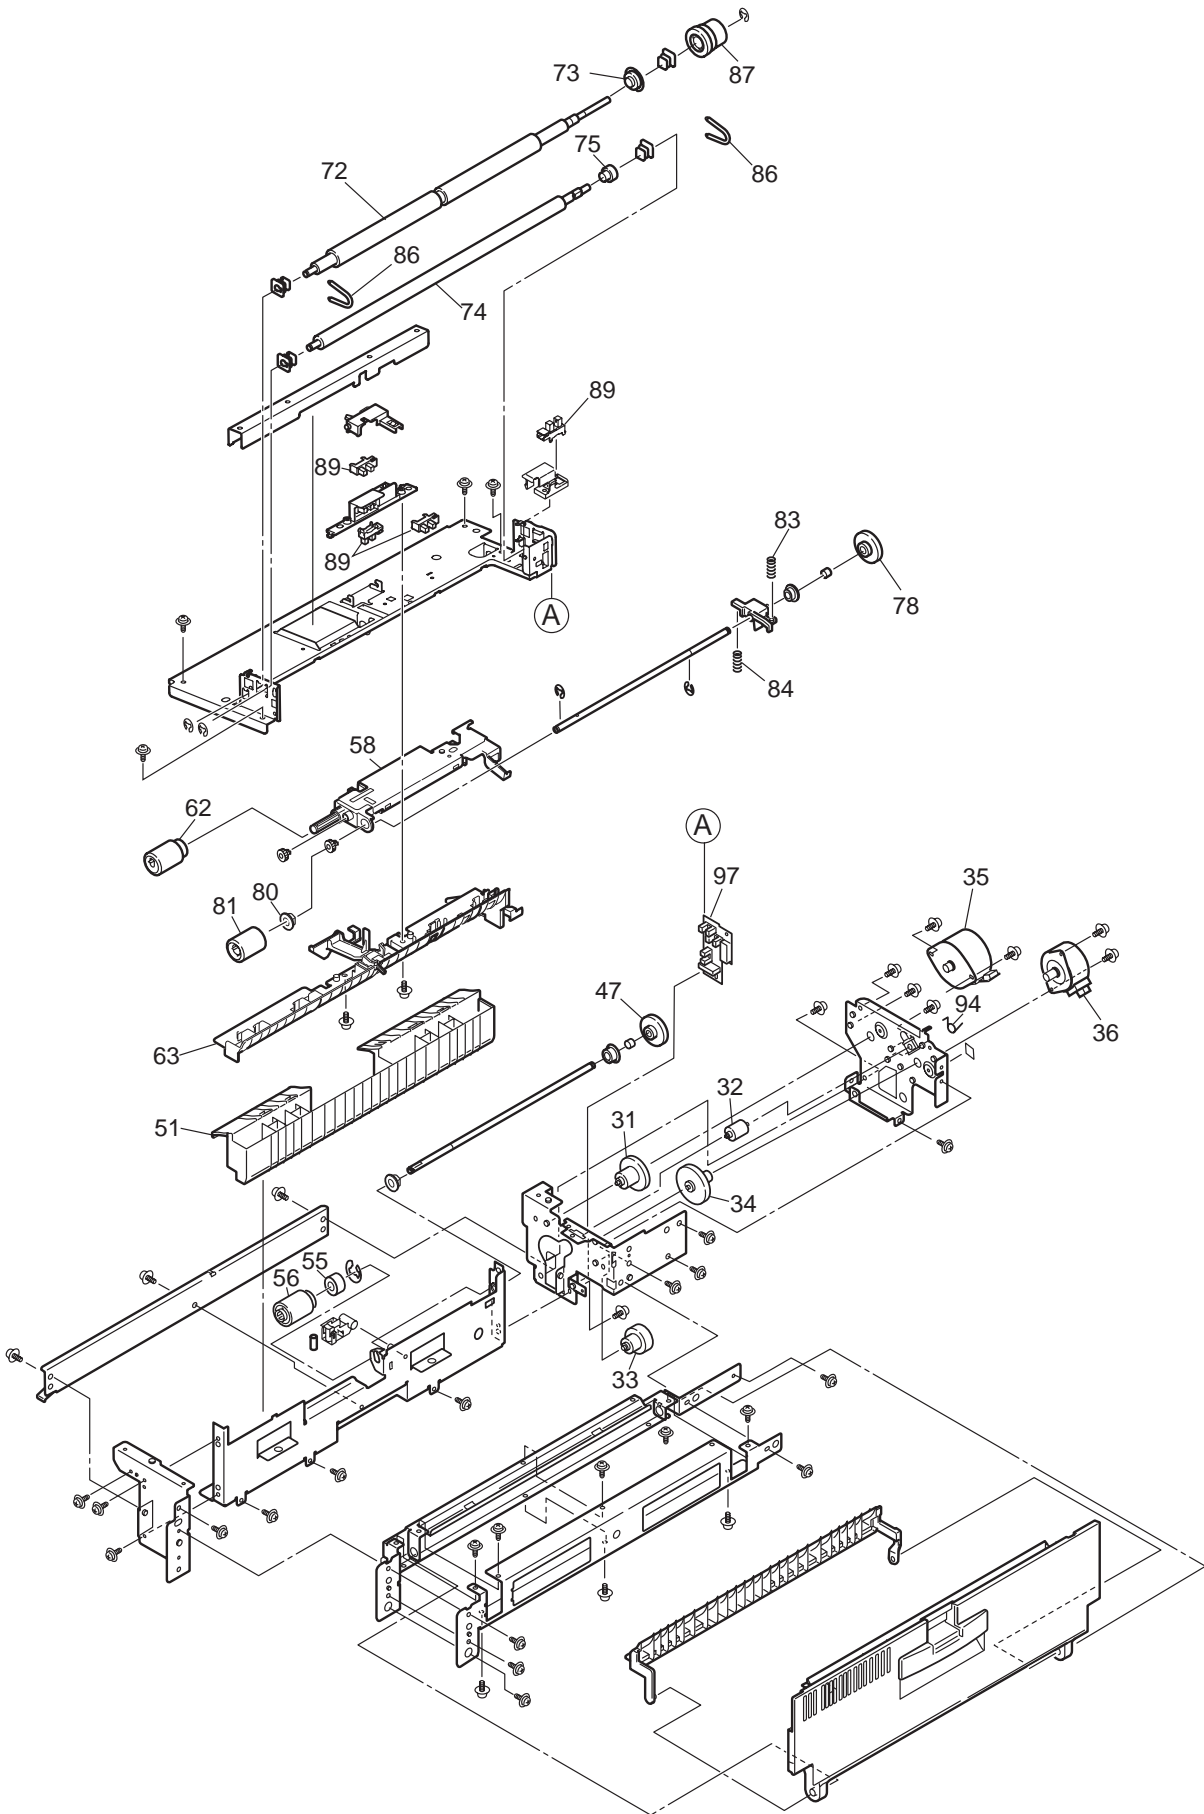

# OEL Spare Parts Drawing

C9600/C9800/ES3640/ES3640e

Revision 25

MAIN (42930501)

600dpi

1200dpi

Printer-Unit (42692501) 1/2

Plate-Assy-Power\_ 100V/120V (42703201)

Plate-Assy-Power \_ 230V (42703202)

Base-Assy (42692601) 1/2

Base-Assy (42692601) 2/2

Side-R-Assy (42721201)

Side-F-Assy (42734801)

Duct-Drive-Assy (42740001)

FDR-Unit-Regist (42743001)

FDR-Unit-MPT (42750401)

Ejest-Assy (42757101)

Plate-Top-Assy (42761408)

Job-Offset-Assy (42765101)

Basket-Assy (42768901)

ID Unit