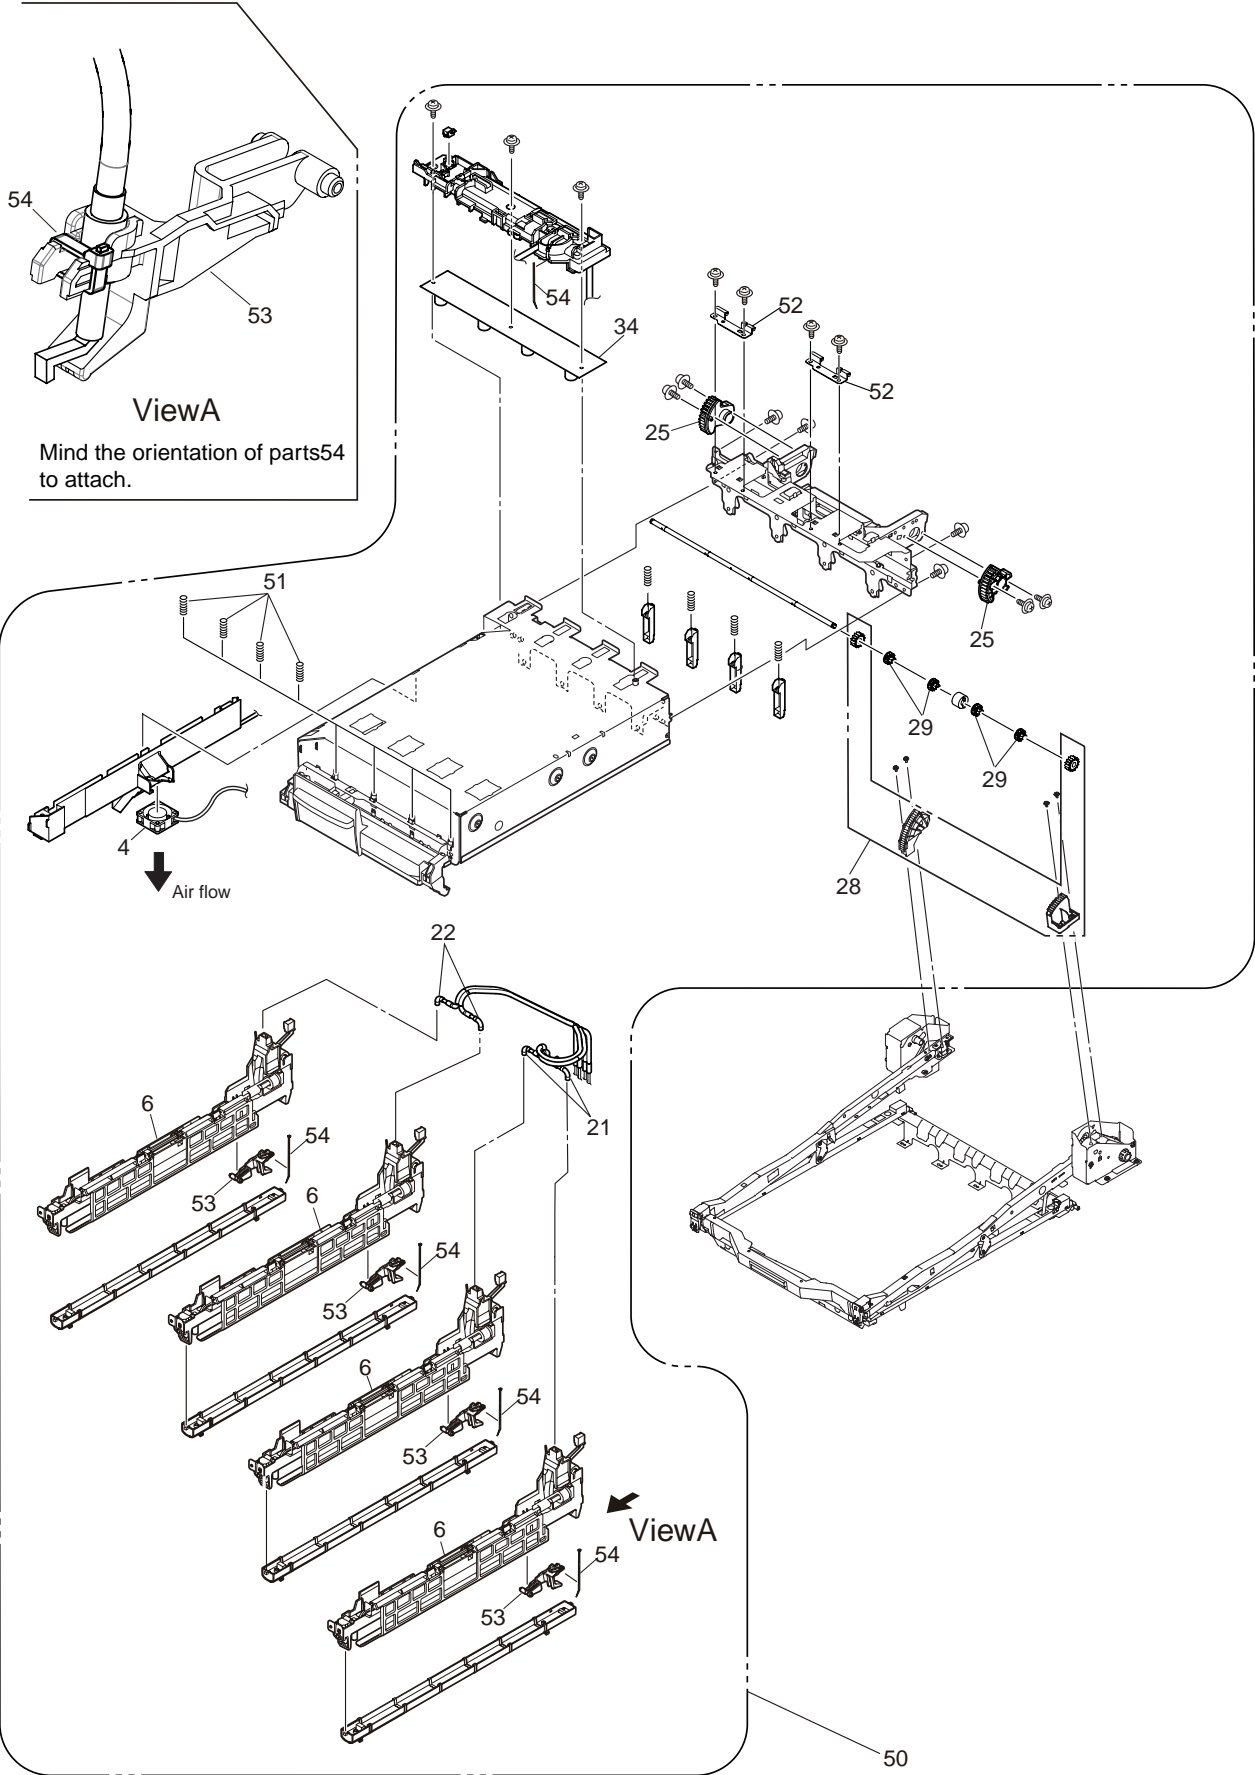

# OEL Spare Parts Drawing

C9600/C9800/ES3640/ES3640e

Revision 25

MAIN (42930501)

600dpi

1200dpi

Printer-Unit (42692501) 1/2

Plate-Assy-Power\_ 100V/120V (42703201)

Plate-Assy-Power \_ 230V (42703202)

Base-Assy (42692601) 1/2

Base-Assy (42692601) 2/2

Side-R-Assy (42721201)

Side-F-Assy (42734801)

Duct-Drive-Assy (42740001)

FDR-Unit-Regist (42743001)

FDR-Unit-MPT (42750401)

Ejest-Assy (42757101)

Plate-Top-Assy (42761408)

Job-Offset-Assy (42765101)

Basket-Assy (42768901)

ID Unit