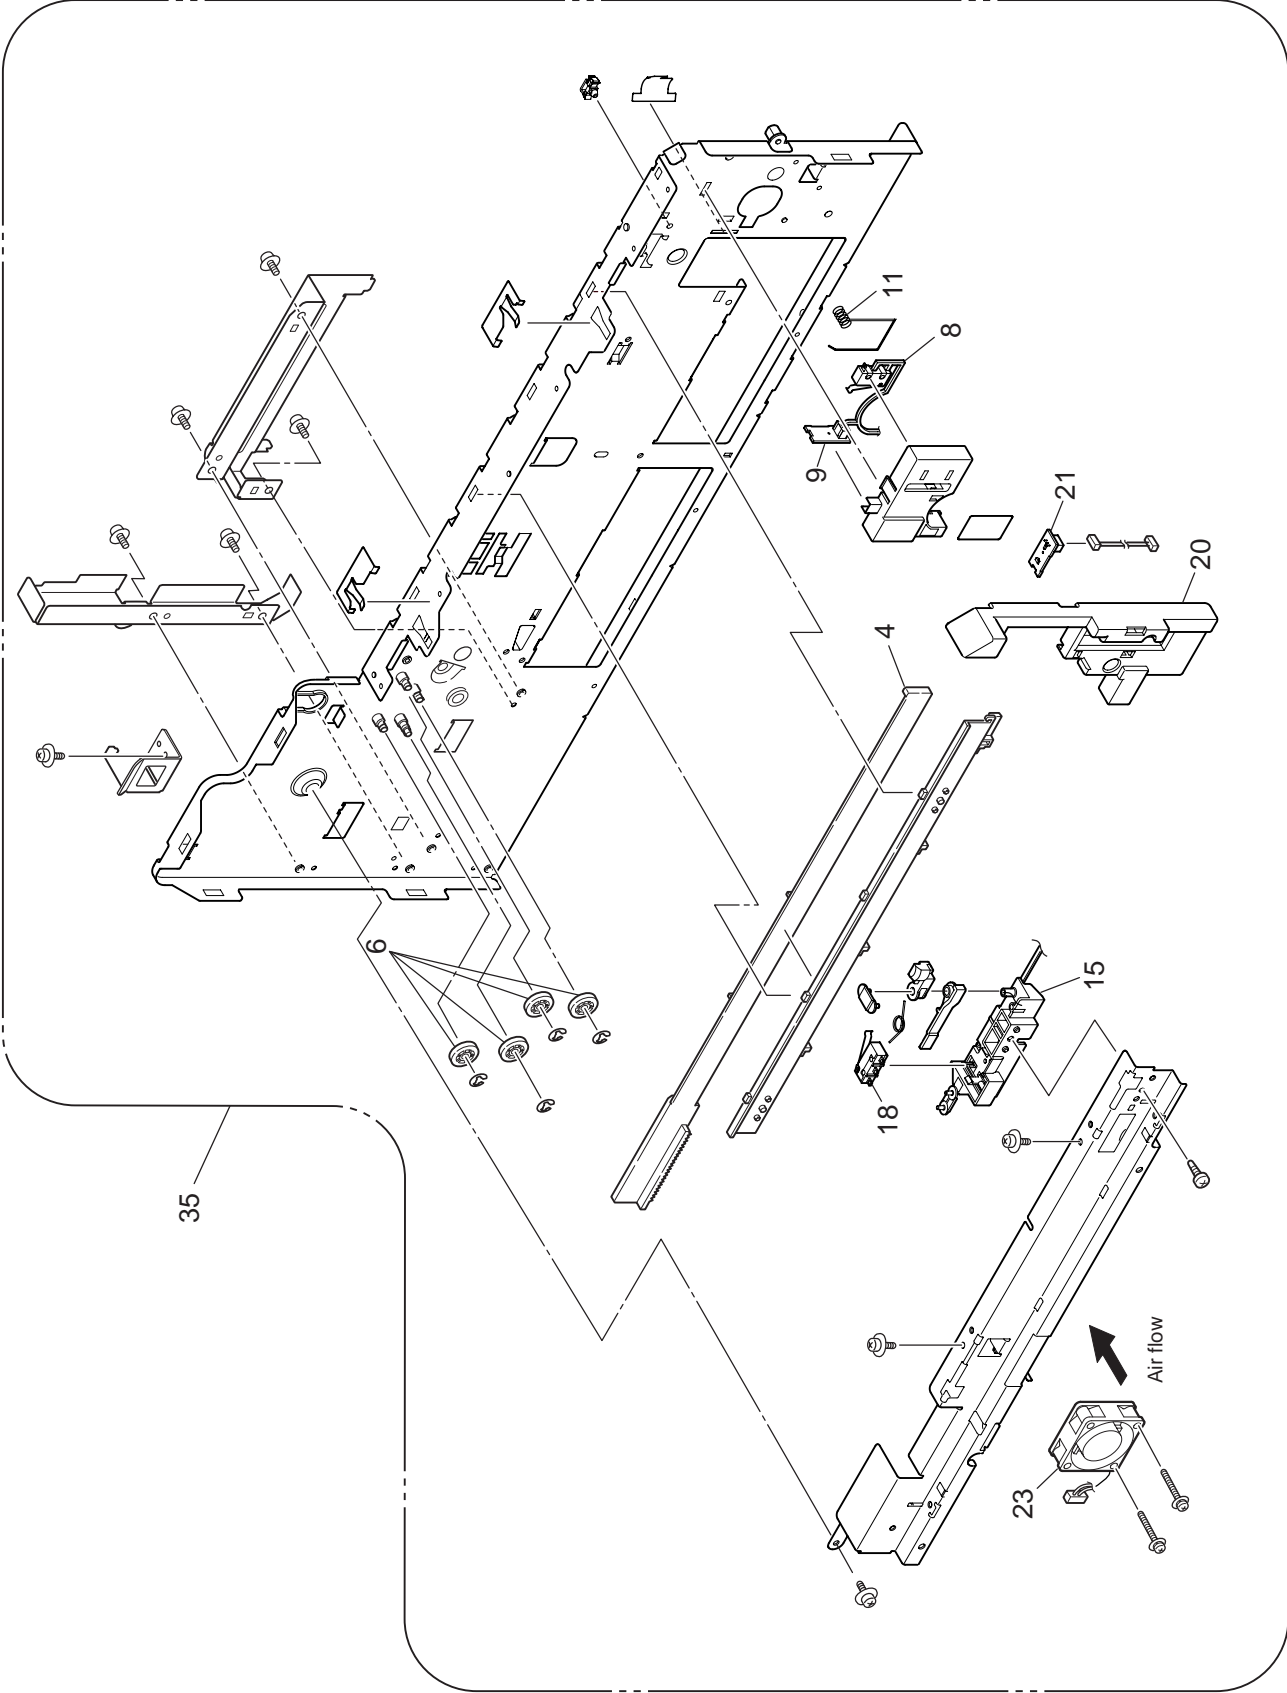

# OEL Spare Parts Drawing

C9600/C9800/ES3640/ES3640e

Revision 25

MAIN (42930501)

600dpi

1200dpi

Printer-Unit (42692501) 1/2

Plate-Assy-Power\_ 100V/120V (42703201)

Plate-Assy-Power \_ 230V (42703202)

Base-Assy (42692601) 1/2

Base-Assy (42692601) 2/2

Side-R-Assy (42721201)

Side-F-Assy (42734801)

Duct-Drive-Assy (42740001)

FDR-Unit-Regist (42743001)

FDR-Unit-MPT (42750401)

Ejest-Assy (42757101)

Plate-Top-Assy (42761408)

Job-Offset-Assy (42765101)

Basket-Assy (42768901)

ID Unit