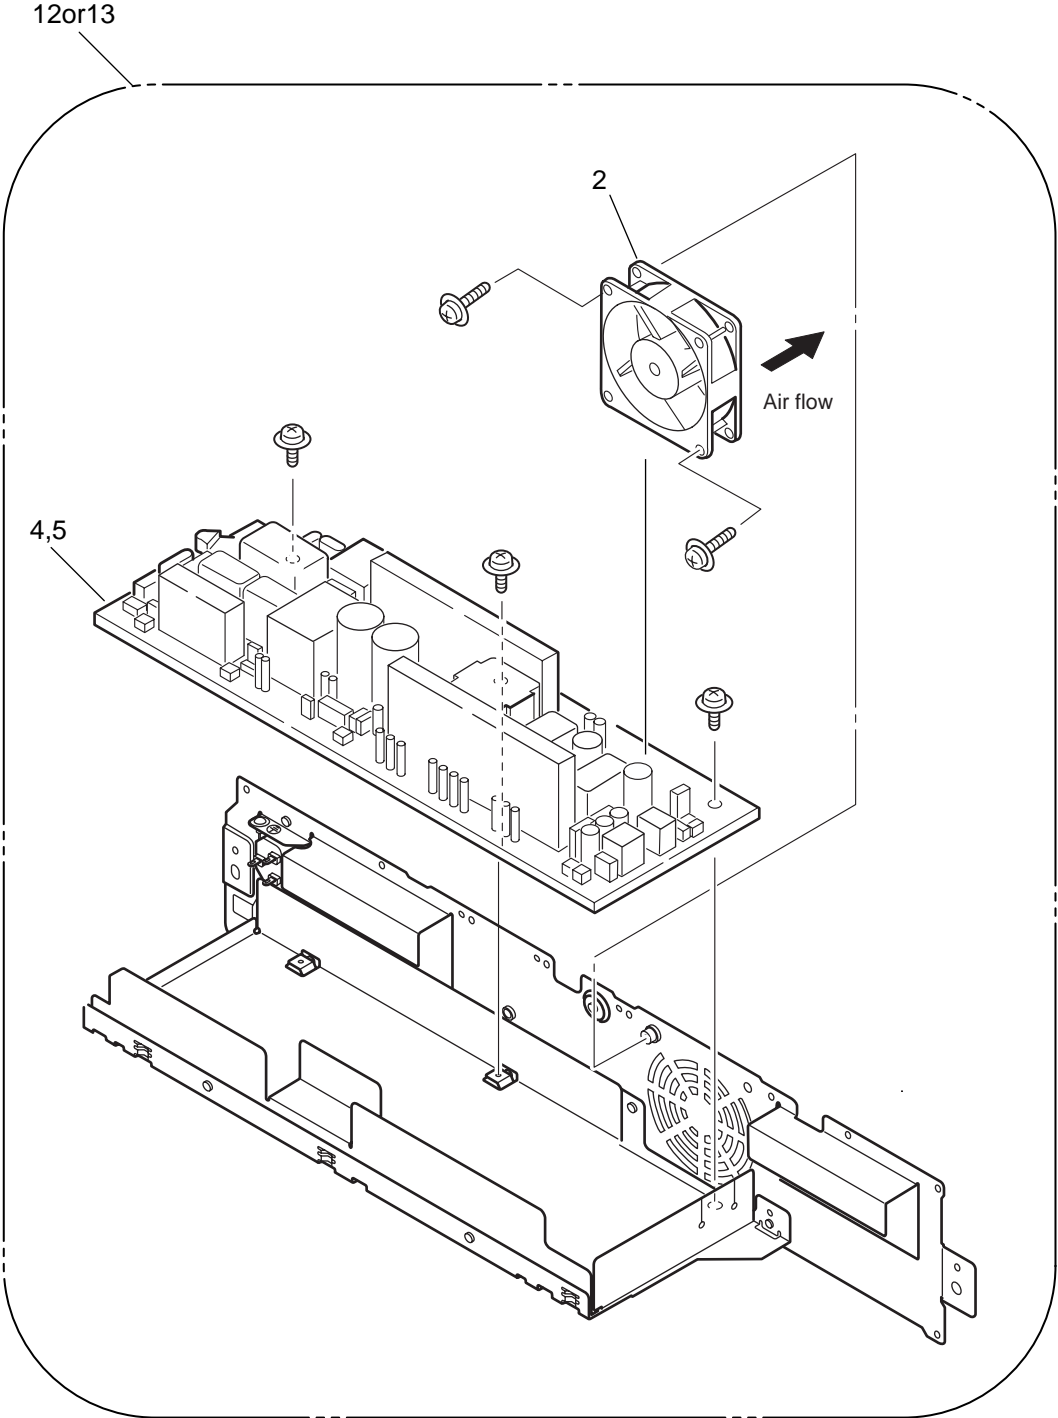

# OEL Spare Parts Drawing

C9600/C9800/ES3640/ES3640e

Revision 25

MAIN (42930501)

600dpi

1200dpi

Printer-Unit (42692501) 1/2

Plate-Assy-Power\_ 100V/120V (42703201)

Plate-Assy-Power \_ 230V (42703202)

Base-Assy (42692601) 1/2

Base-Assy (42692601) 2/2

Side-R-Assy (42721201)

Side-F-Assy (42734801)

Duct-Drive-Assy (42740001)

FDR-Unit-Regist (42743001)

FDR-Unit-MPT (42750401)

Ejest-Assy (42757101)

Plate-Top-Assy (42761408)

Job-Offset-Assy (42765101)

Basket-Assy (42768901)

ID Unit