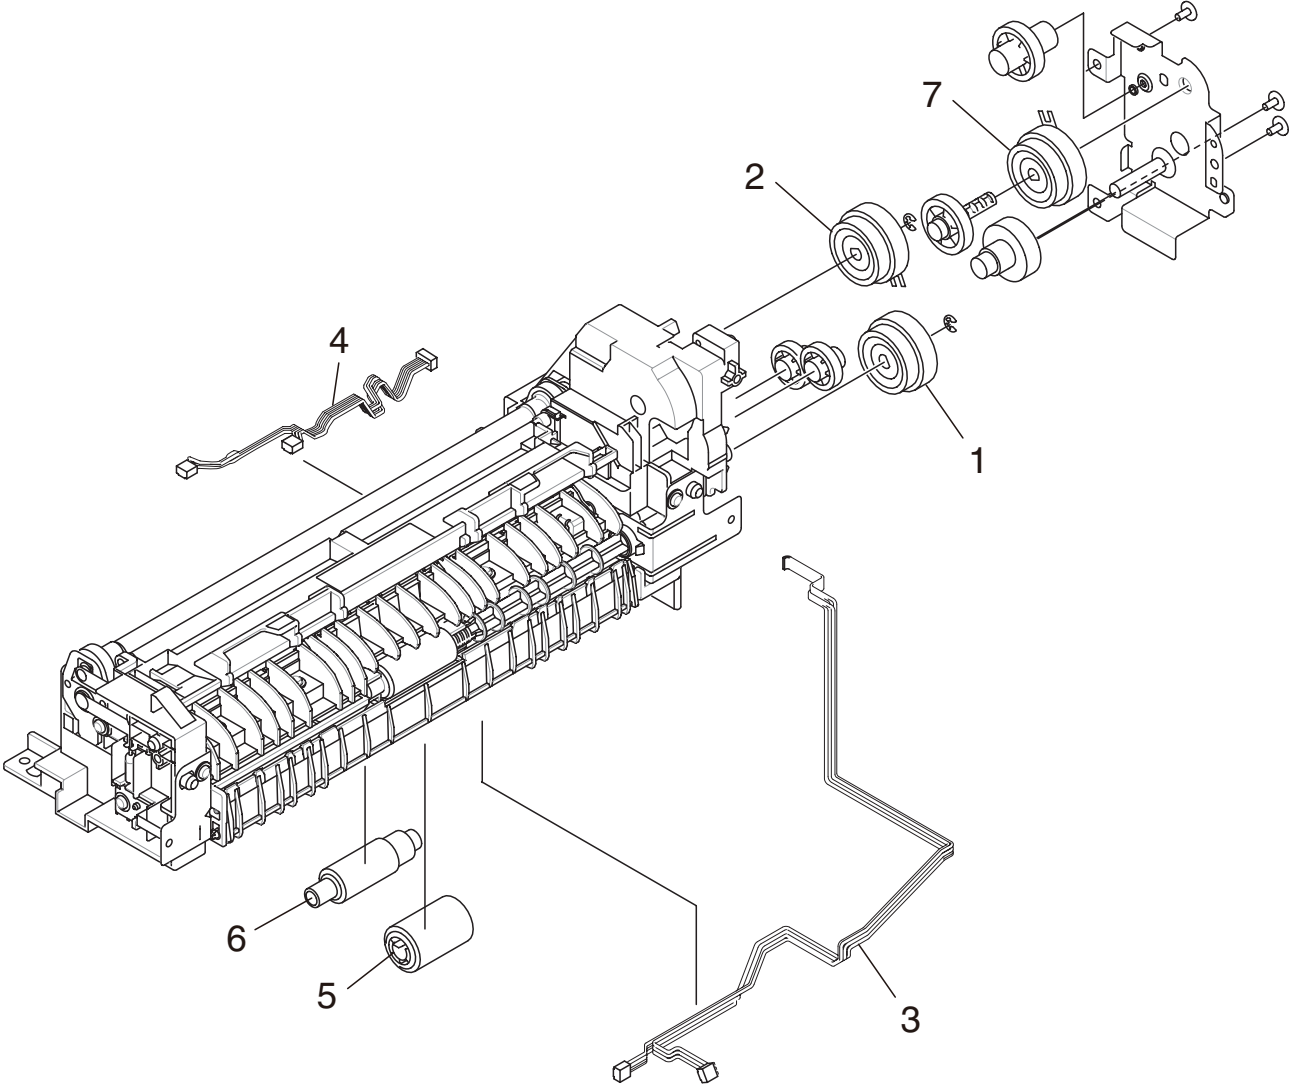

OEL Spare Parts Drawing

C301/C321/C331/
C511/C531/ES5431

Revision 2

Printer NIP

Cover-OP-Assy-PX750

Side-R Assy

Side-L Assy

Base-Assy

Sensor Assy.-Regist

Front Assy.-Hop/Reg

Cover-Top-Assy

Cover-Assy.-Rear

Case-Cassette-Assy.-750

FG-Assy-Fuser

Frame Assy.-MPT

Cover Assy.-MPT