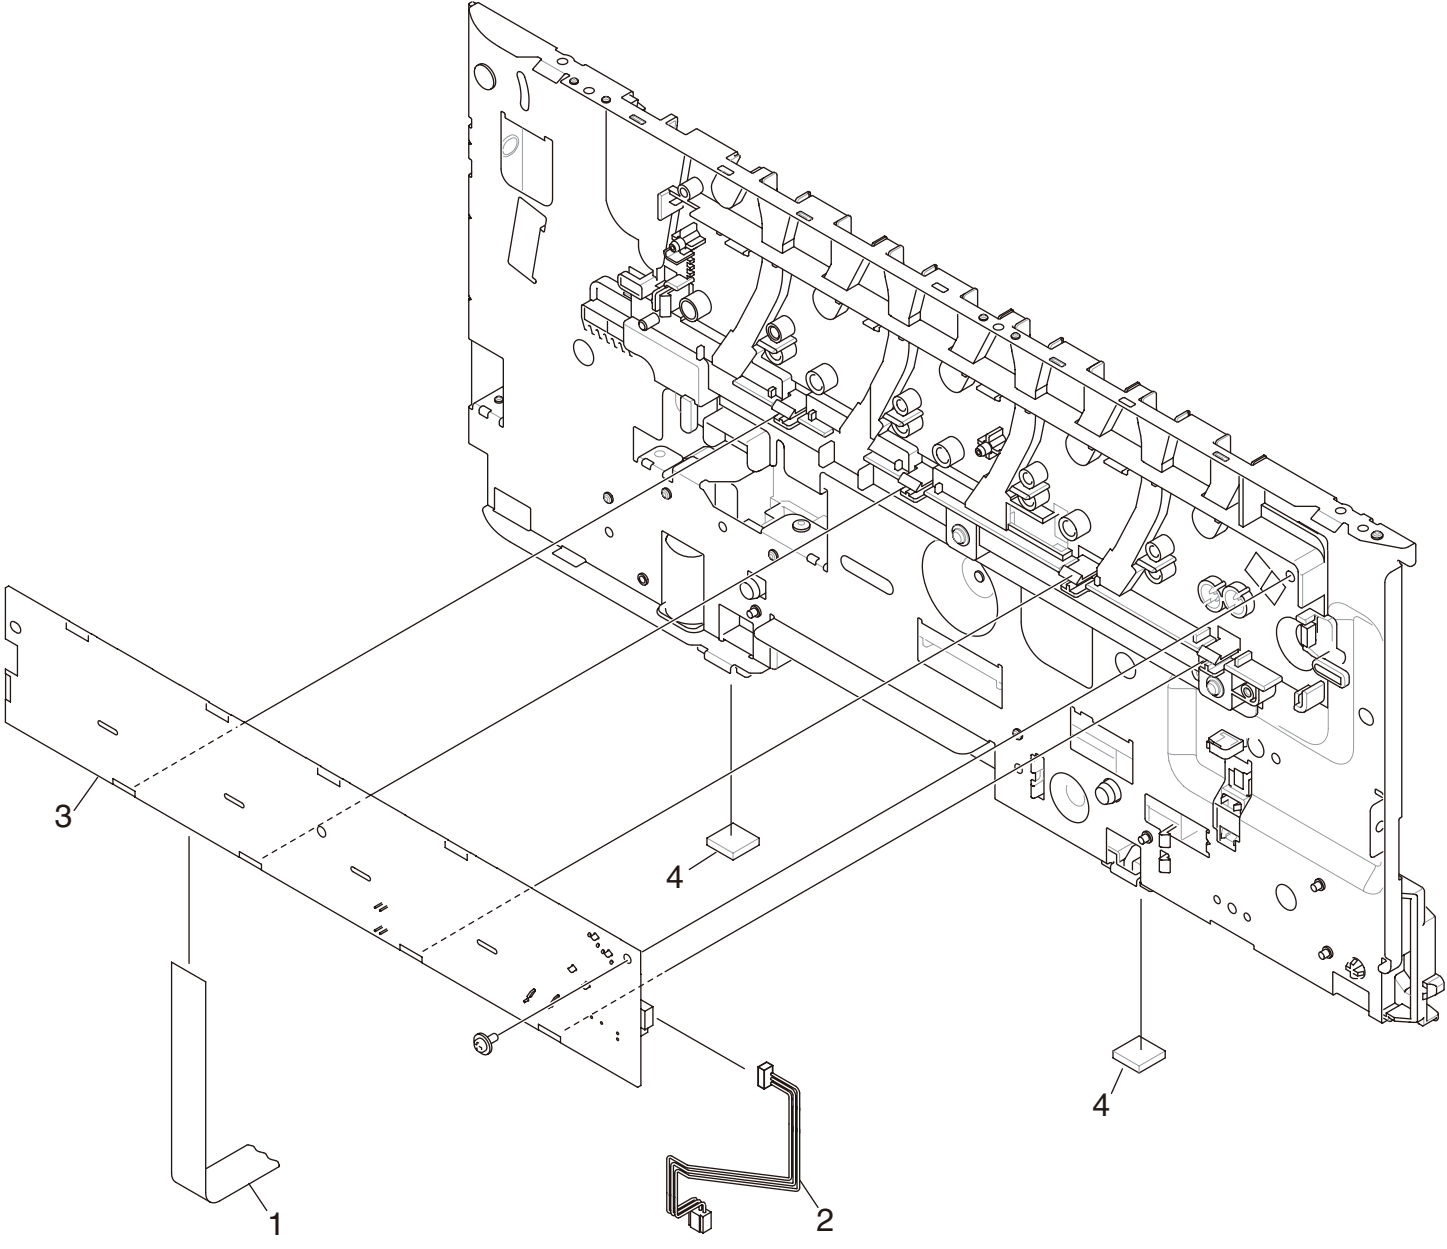

OEL Spare Parts Drawing

C301/C321/C331/
C511/C531/ES5431

Revision 2

Printer NIP

Cover-OP-Assy-PX750

Side-R Assy

Side-L Assy

Base-Assy

Sensor Assy.-Regist

Front Assy.-Hop/Reg

Cover-Top-Assy

Cover-Assy.-Rear

Case-Cassette-Assy.-750

FG-Assy-Fuser

Frame Assy.-MPT

Cover Assy.-MPT