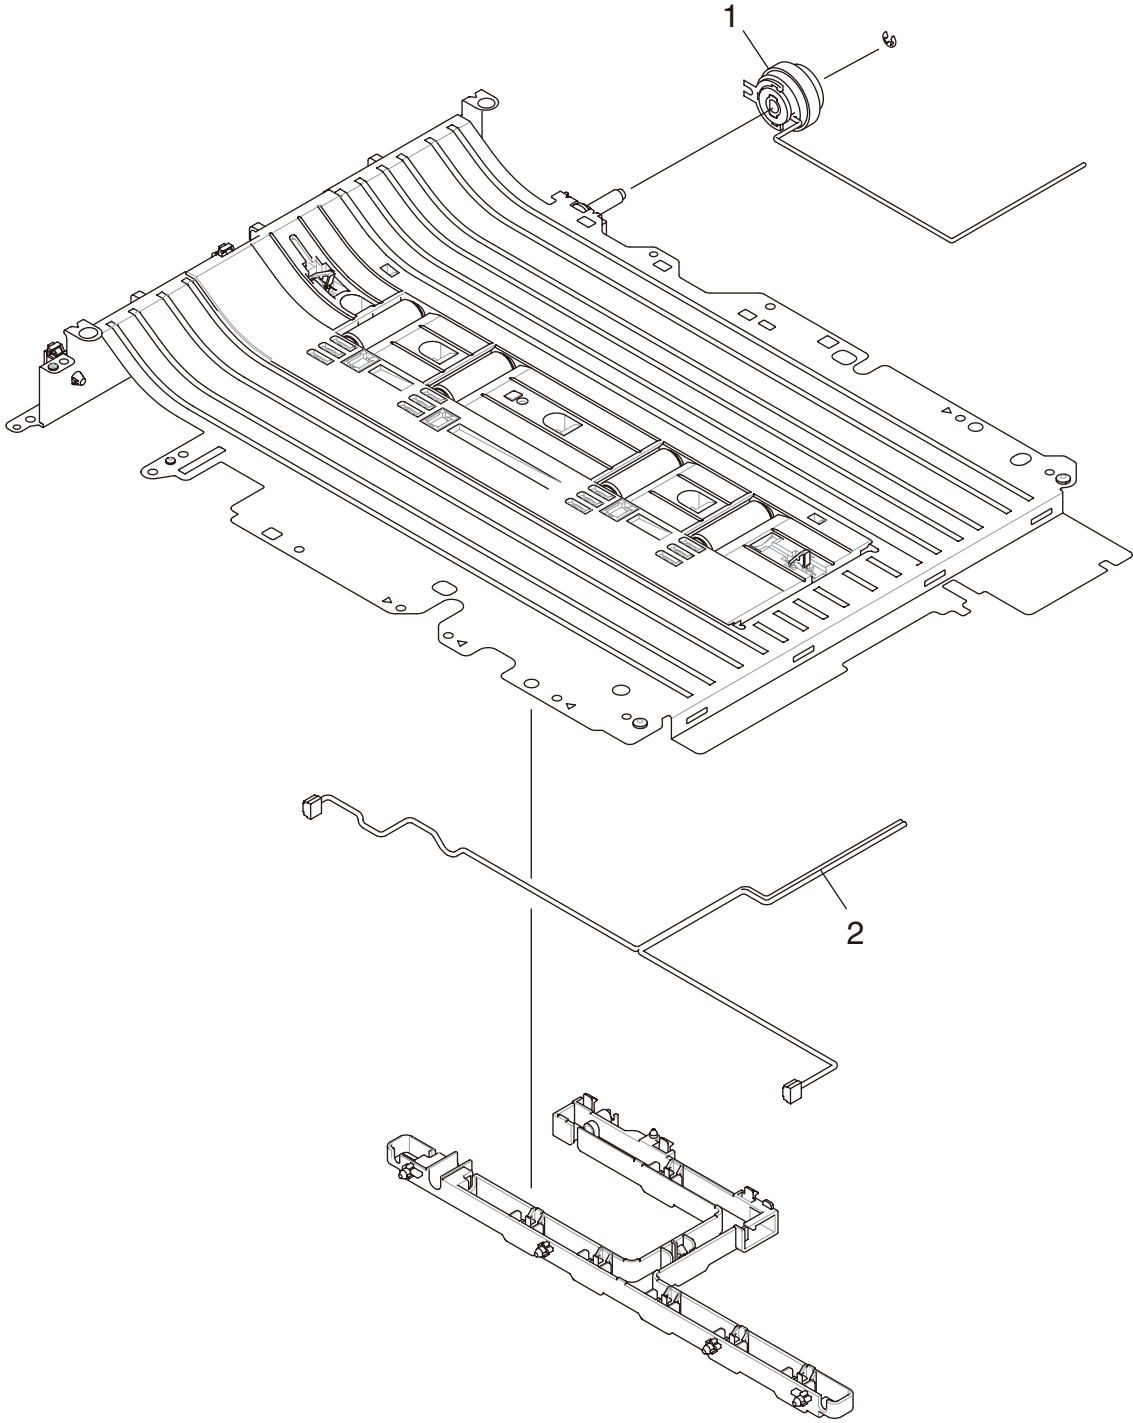

OEL Spare Parts Drawing

C301/C321/C331/
C511/C531/ES5431

Revision 2

Printer NIP

Cover-OP-Assy-PX750

Side-R Assy

Side-L Assy

Base-Assy

Sensor Assy.-Regist

Front Assy.-Hop/Reg

Cover-Top-Assy

Cover-Assy.-Rear

Case-Cassette-Assy.-750

FG-Assy-Fuser

Frame Assy.-MPT

Cover Assy.-MPT