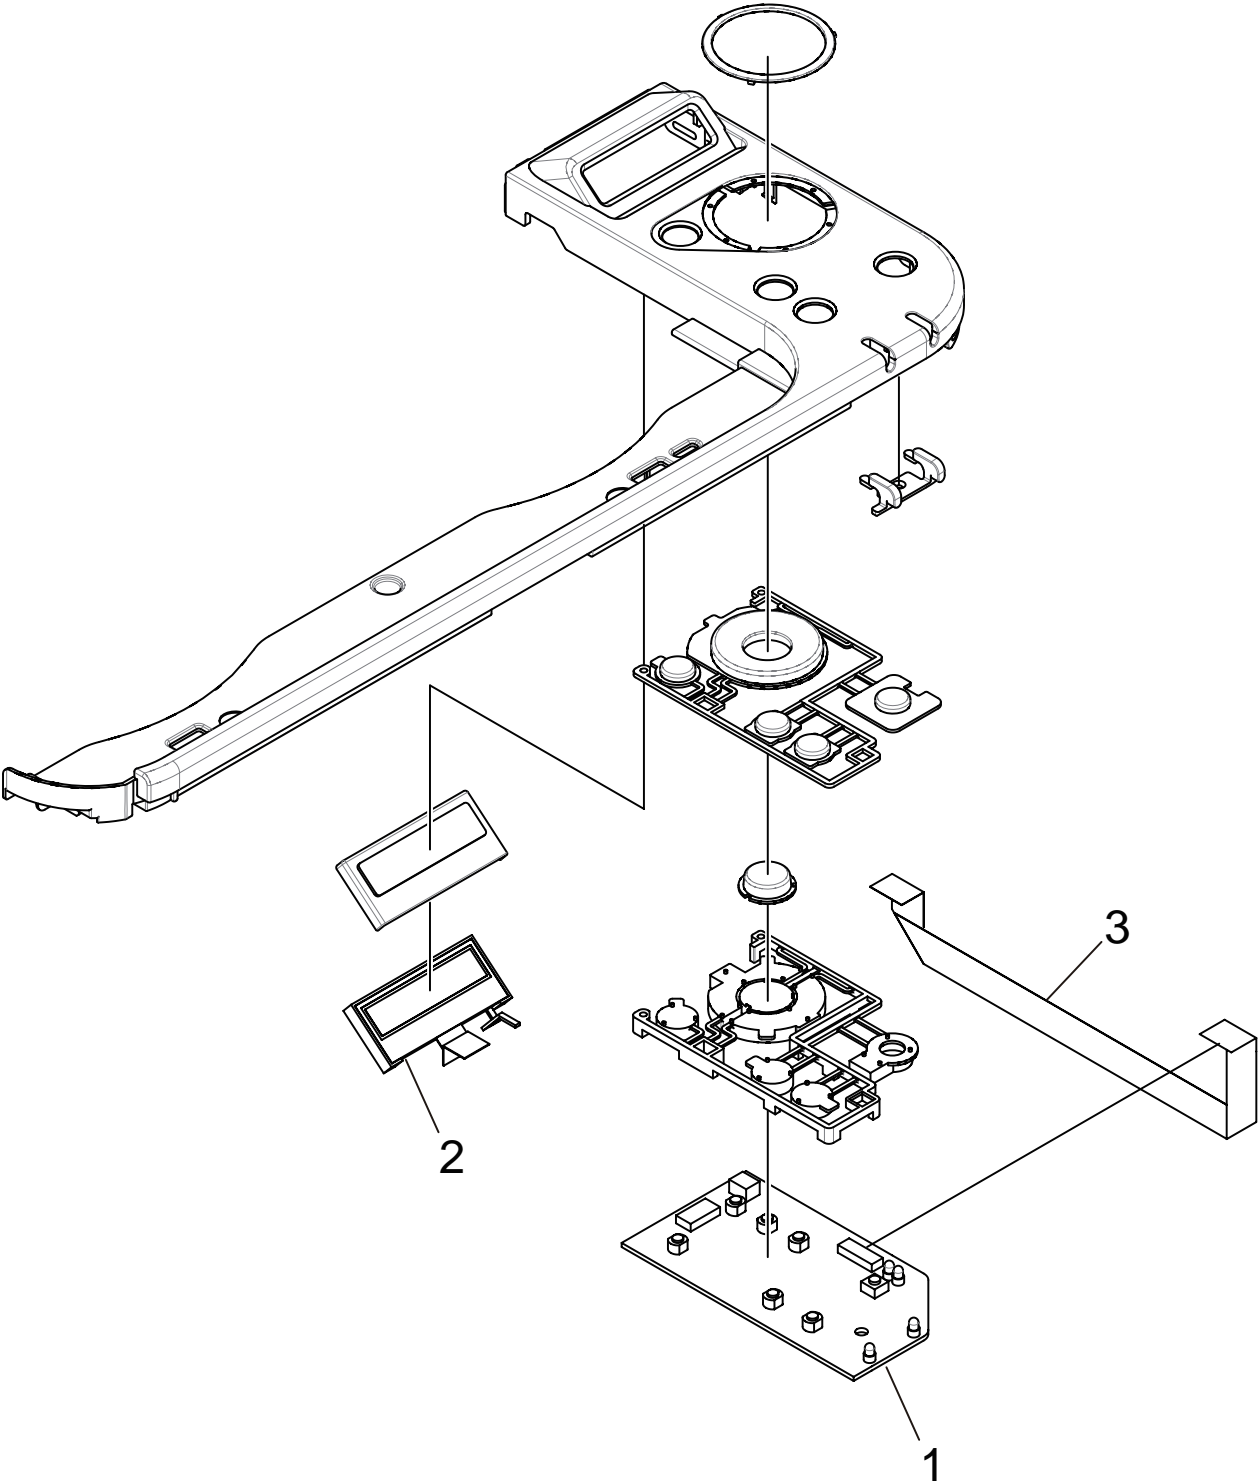

OEL Spare Parts Drawing

C310/C330/C510/
C530/ES5430

Revision 3

Printer NIP

Cover-OP-Assy-PX750

Side-R Assy

Side-L Assy

Base-Assy

Sensor Assy.-Regist

Front Assy.-Hop/Reg

Cover-Top-Assy

Cover-Assy.-Rear

Case-Cassette-Assy.-750

FG-Assy-Fuser

Frame Assy.-MPT

Cover Assy.-MPT