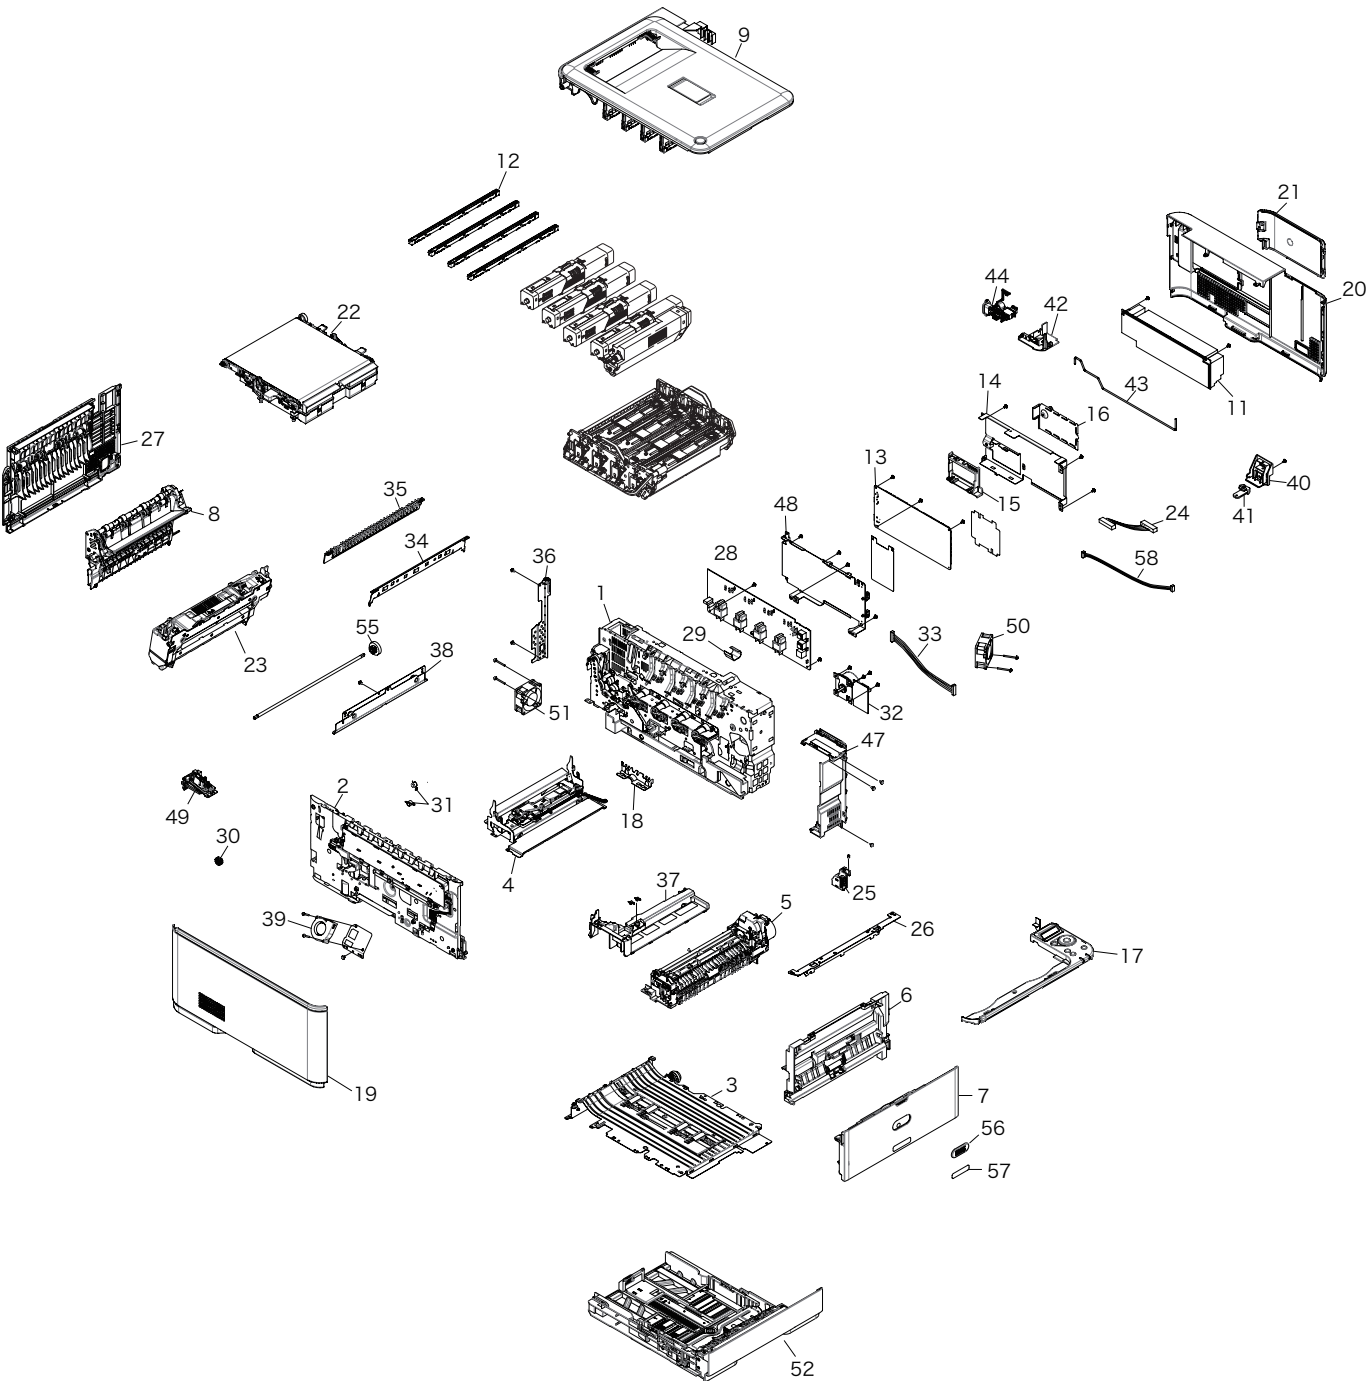

OEL Spare Parts Drawing

C310/C330/C510/
C530/ES5430

Revision 3

Printer NIP

Cover-OP-Assy-PX750

Side-R Assy

Side-L Assy

Base-Assy

Sensor Assy.-Regist

Front Assy.-Hop/Reg

Cover-Top-Assy

Cover-Assy.-Rear

Case-Cassette-Assy.-750

FG-Assy-Fuser

Frame Assy.-MPT

Cover Assy.-MPT