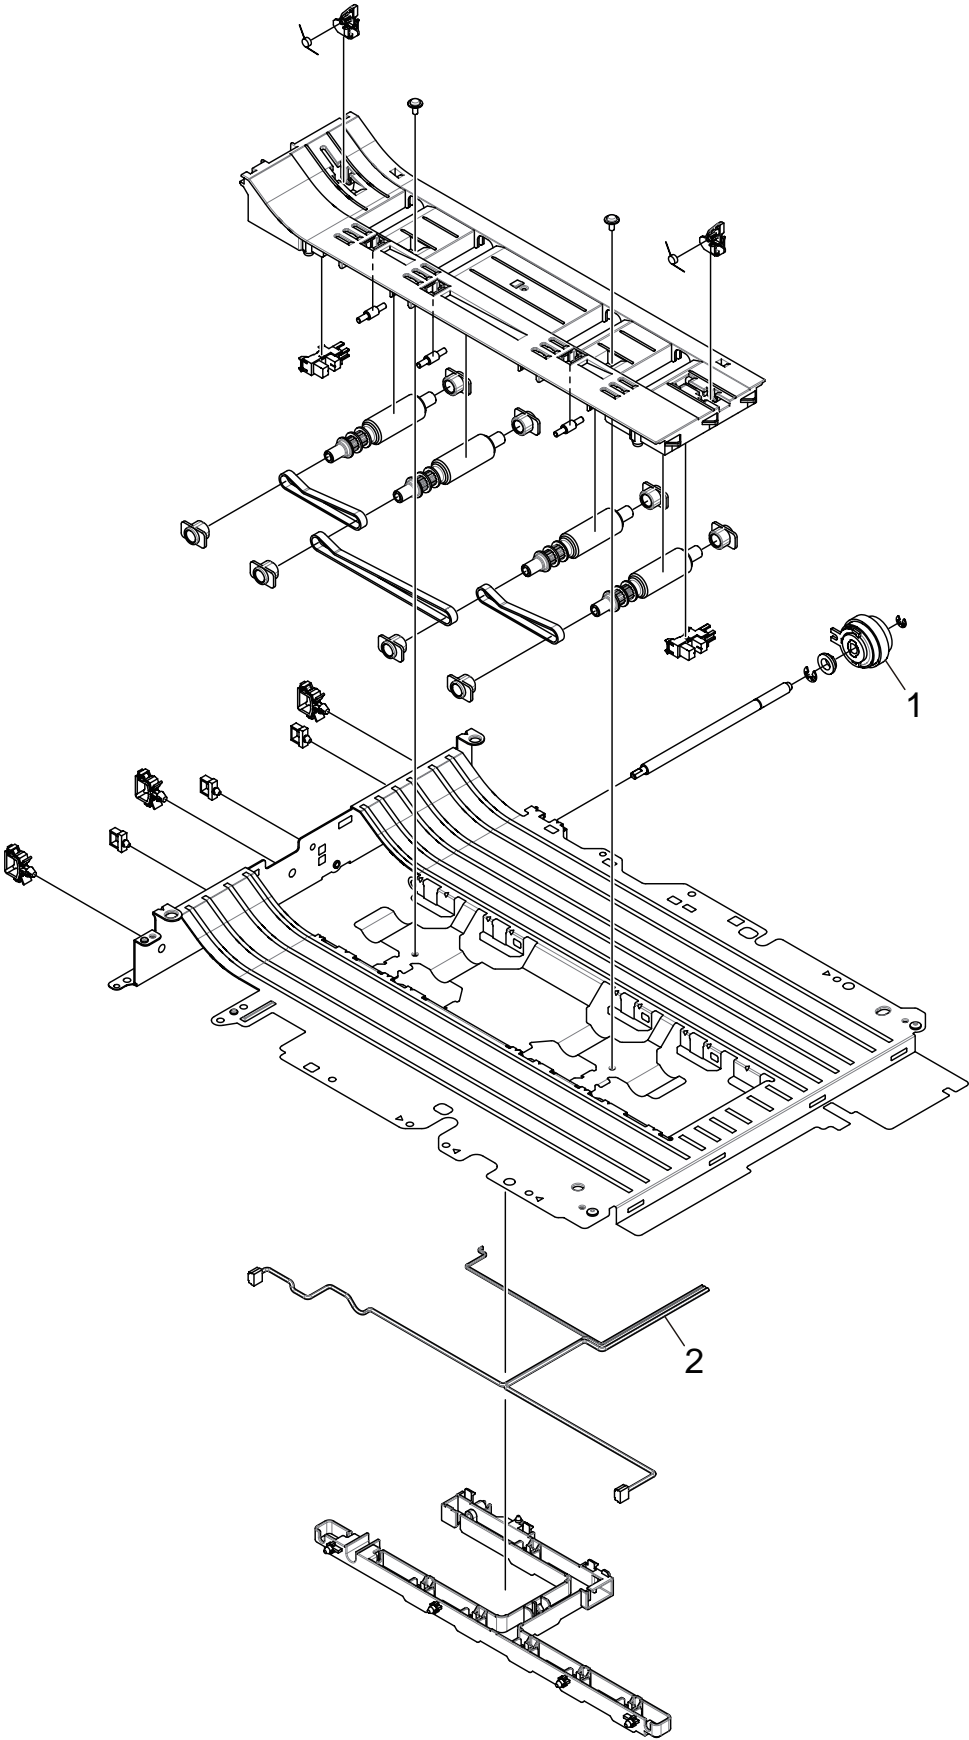

OEL Spare Parts Drawing

C310/C330/C510/
C530/ES5430

Revision 3

Printer NIP

Cover-OP-Assy-PX750

Side-R Assy

Side-L Assy

Base-Assy

Sensor Assy.-Regist

Front Assy.-Hop/Reg

Cover-Top-Assy

Cover-Assy.-Rear

Case-Cassette-Assy.-750

FG-Assy-Fuser

Frame Assy.-MPT

Cover Assy.-MPT